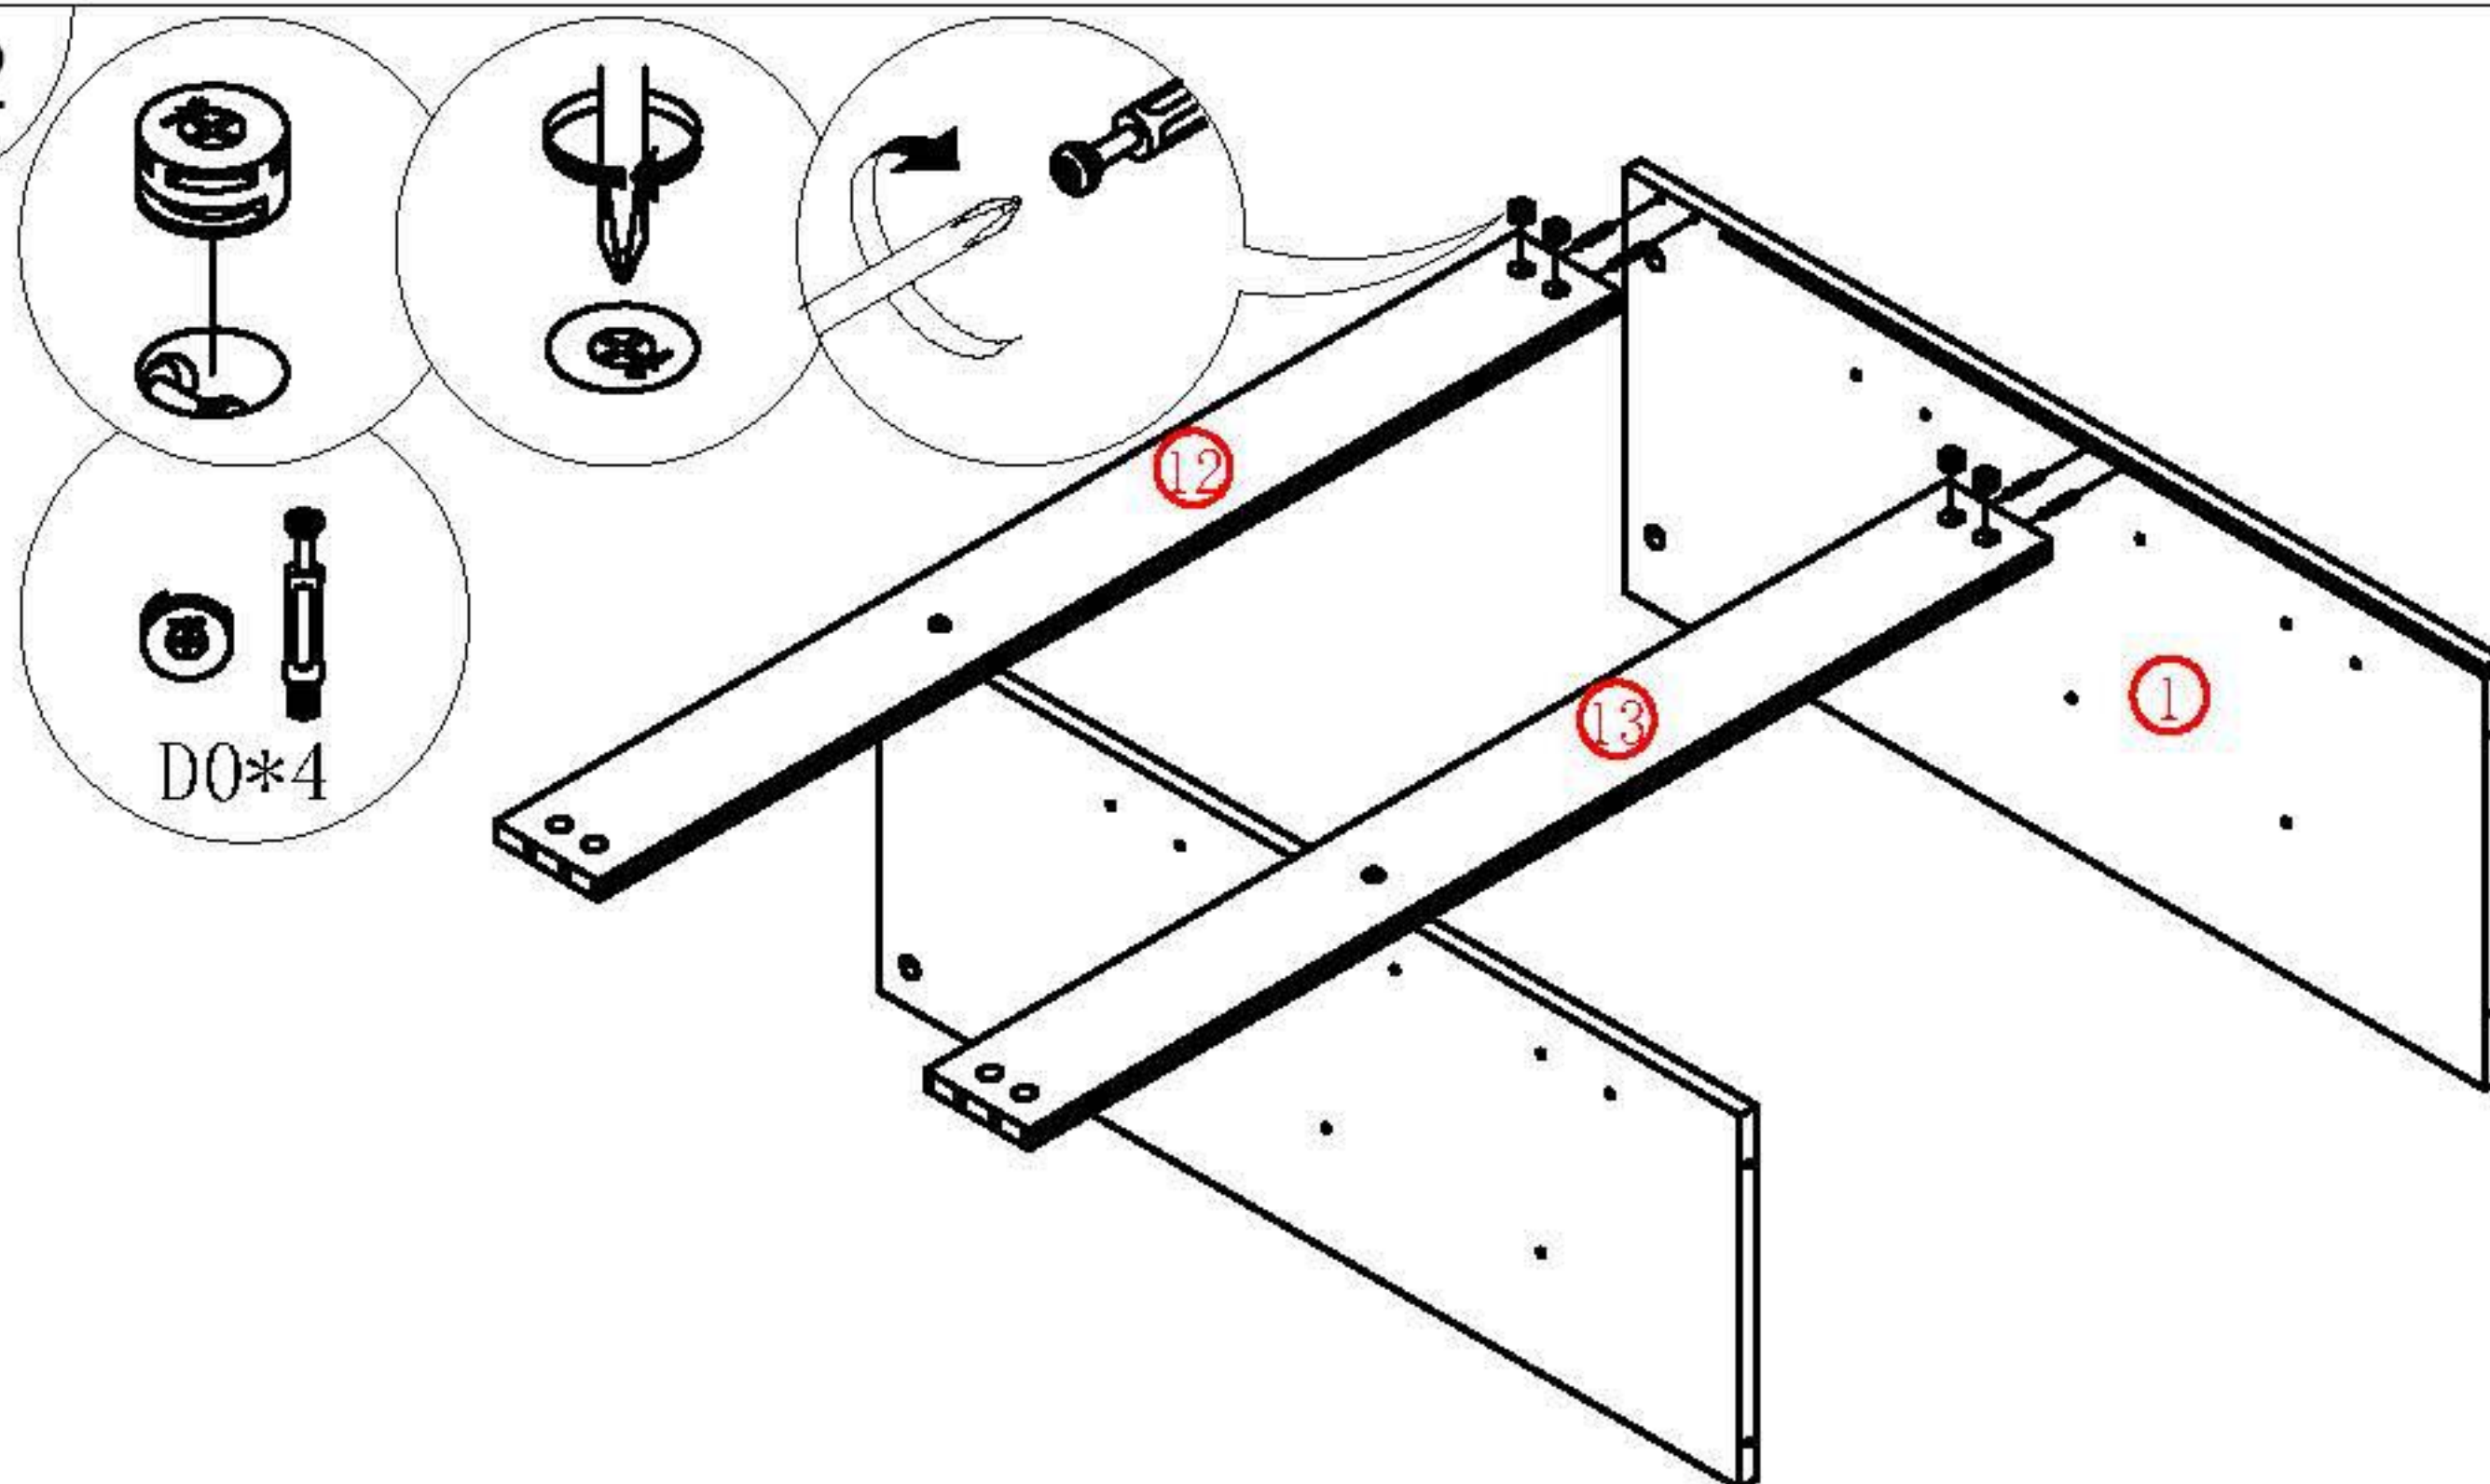

SOCE029 106CM Installation Instruction

Please be sure to use a manual screwdriver and refrain from using an electric drill.

- ☆ 1. The panels and screws are not used. Please read the instructions carefully before installation and distinguish each panel components and screws.
- ☆ 2. When installing the towel, please tighten the screws to 70% first, and then tighten all the screws after all installation is completed.

K0*29

S32*1

S33*1

L19*3

Step 1

Step 2

Step 3

Step 4