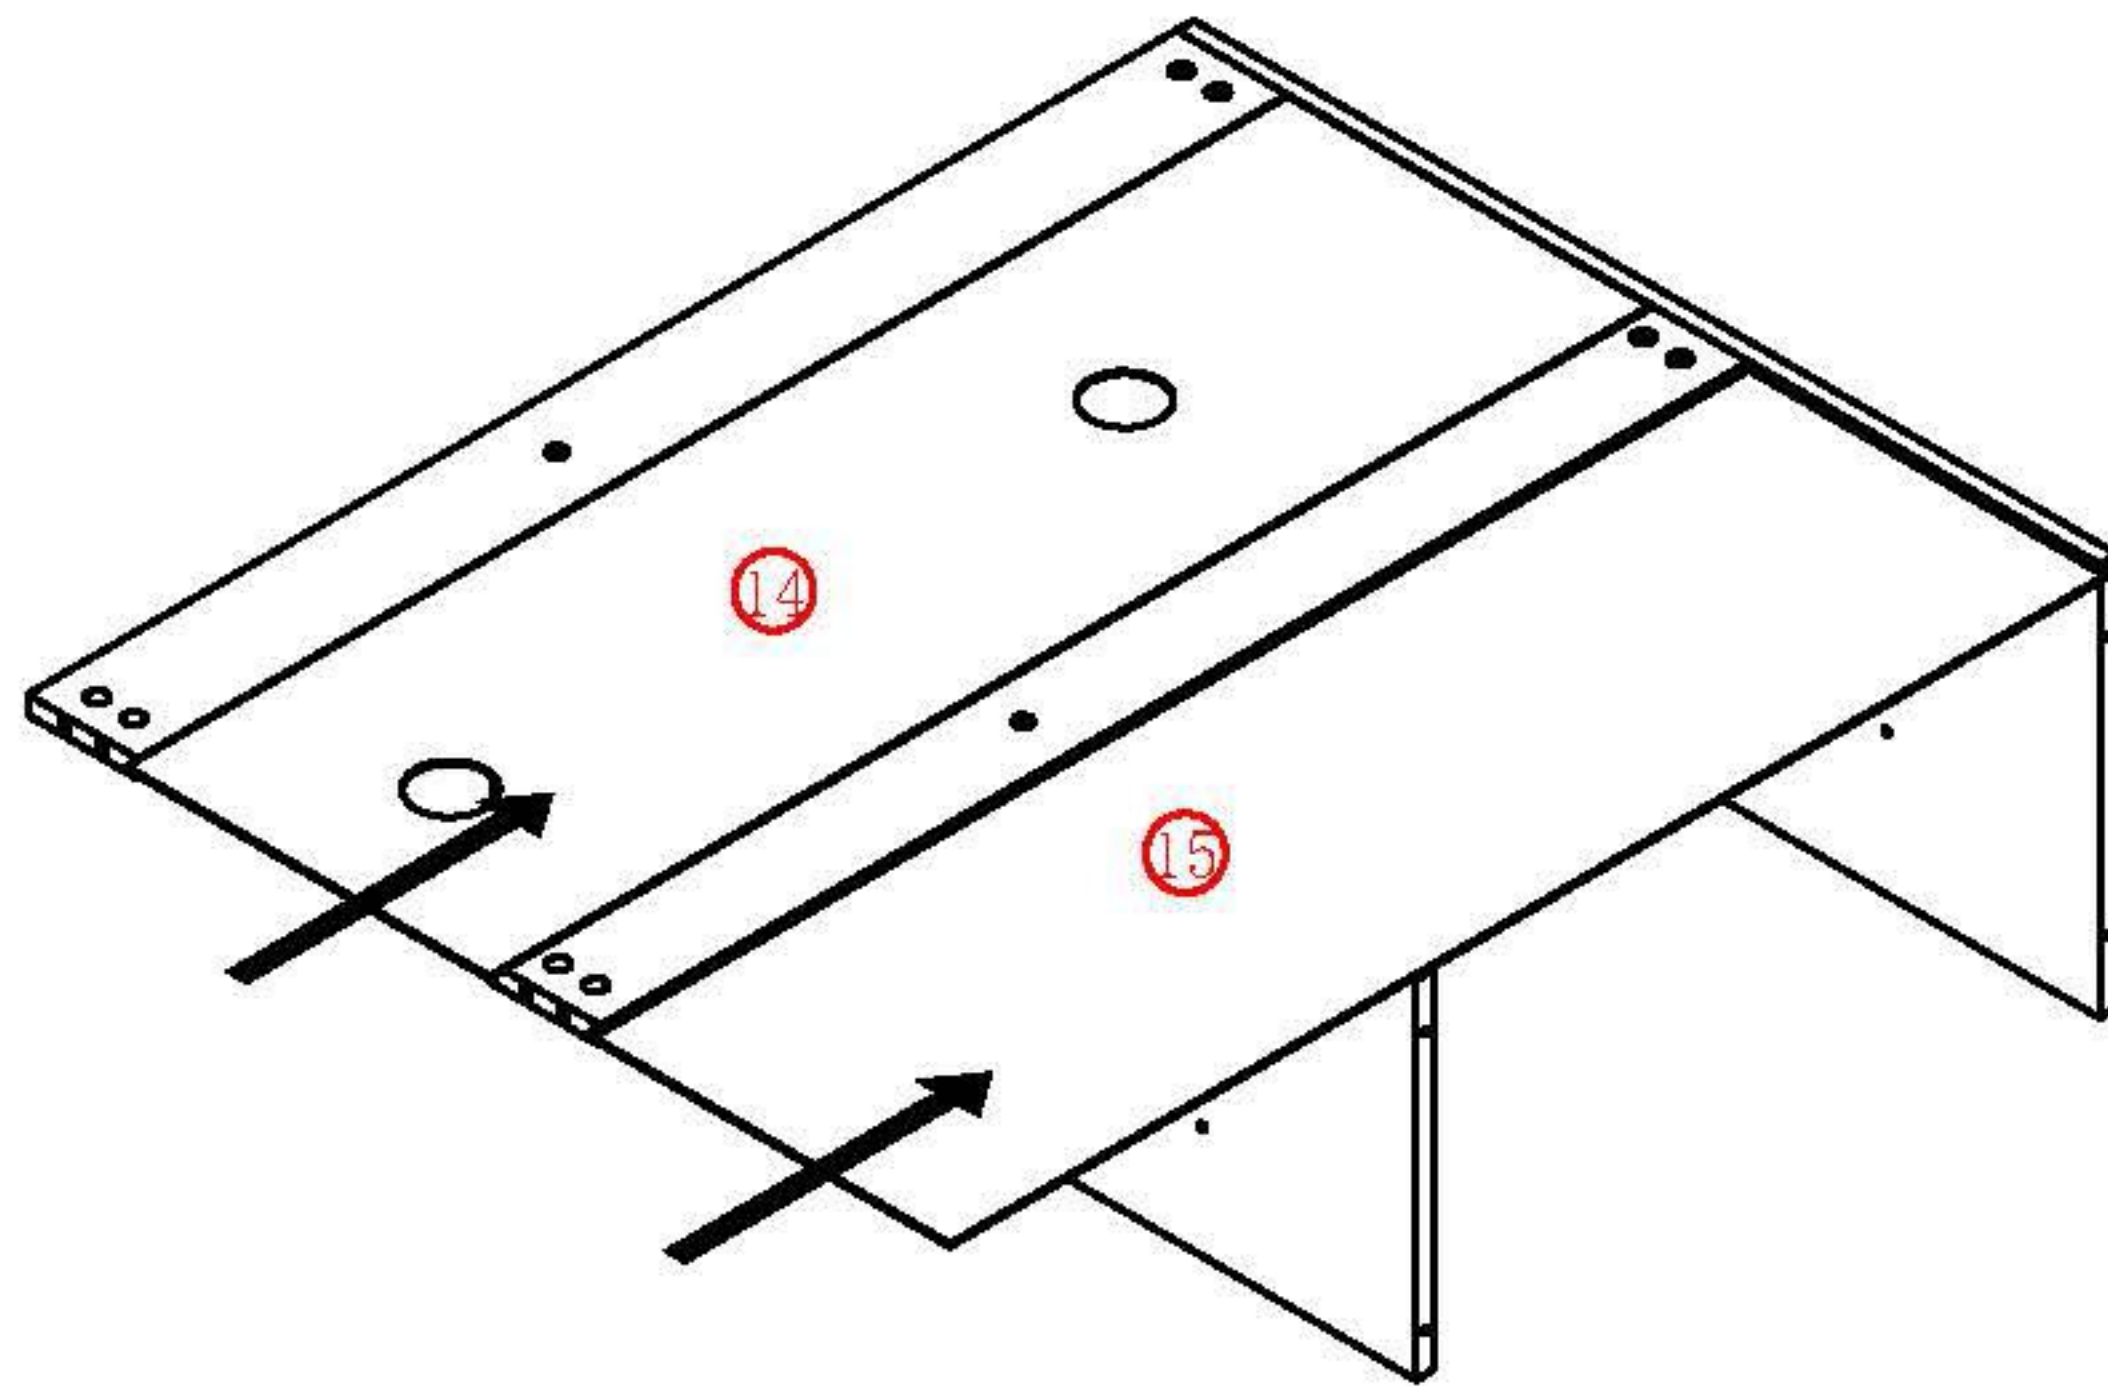

SOCE029 106CM Installation Instruction

Please be sure to use a manual screwdriver and refrain from using an electric drill.

- ☆ 1. The panels and screws are not used. Please read the instructions carefully before installation and distinguish each panel components and screws.
- ☆ 2. When installing the towel, please tighten the screws to 70% first, and then tighten all the screws after all installation is completed.

K0*29

S32*1

S33*1

L19*3

Step 1

Step 2

Step 3

Step 4