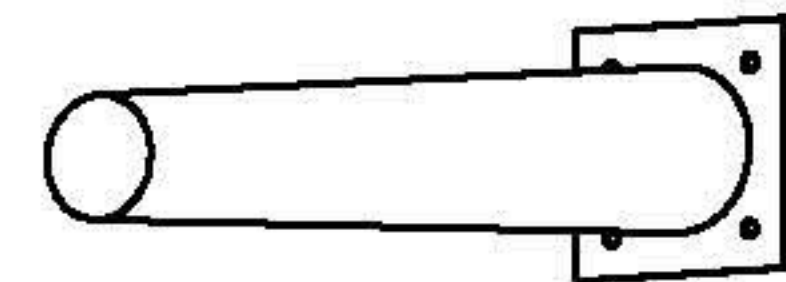

SOCE029 106CM Installation Instruction

Please be sure to use a manual screwdriver and refrain from using an electric drill.

- ☆ 1. The panels and screws are not used. Please read the instructions carefully before installation and distinguish each panel components and screws.
- ☆ 2. When installing the towel, please tighten the screws to 70% first, and then tighten all the screws after all installation is completed.

Inner Hexagonal Wrench *1

Screwdriver*1

M44*5

C6*9

D0*16

A1*39

K2*3

K11*2

K0*29

S32*1

S33*1

L19*3

Step 1

Step 2

Step 3

Step 4