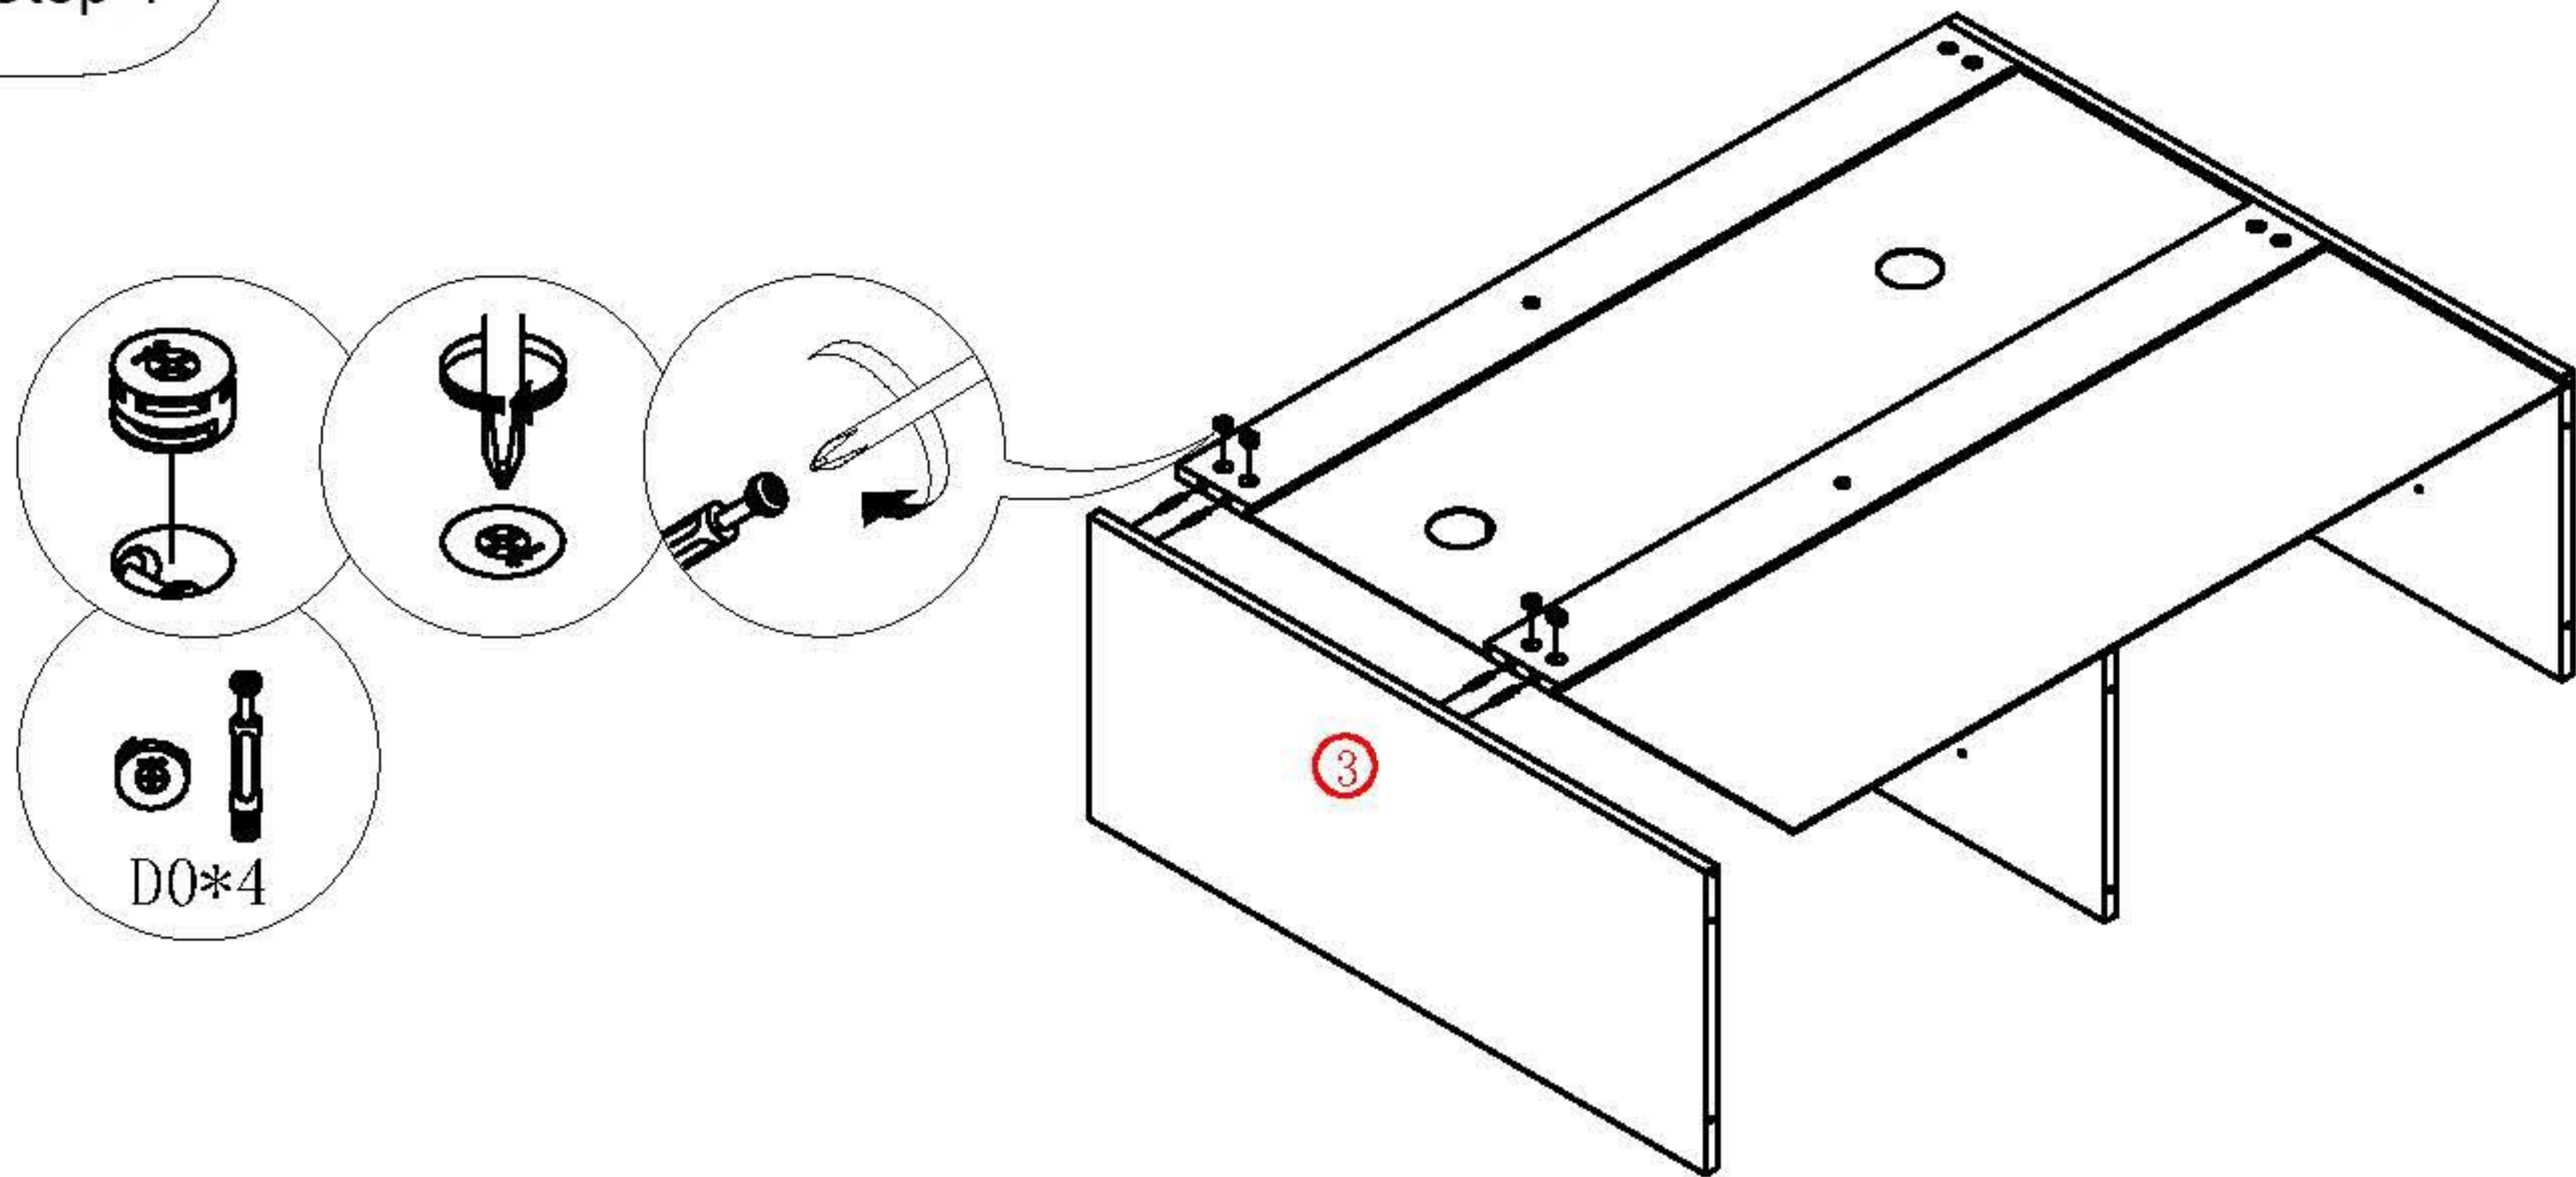

SOCE029 106CM Installation Instruction

Please be sure to use a manual screwdriver and refrain from using an electric drill.

- ☆ 1. The panels and screws are not used. Please read the instructions carefully before installation and distinguish each panel components and screws.
- ☆ 2. When installing the towel, please tighten the screws to 70% first, and then tighten all the screws after all installation is completed.

K0*29

S32*1

S33*1

L19*3

Step 1

Step 2

Step 3

Step 4