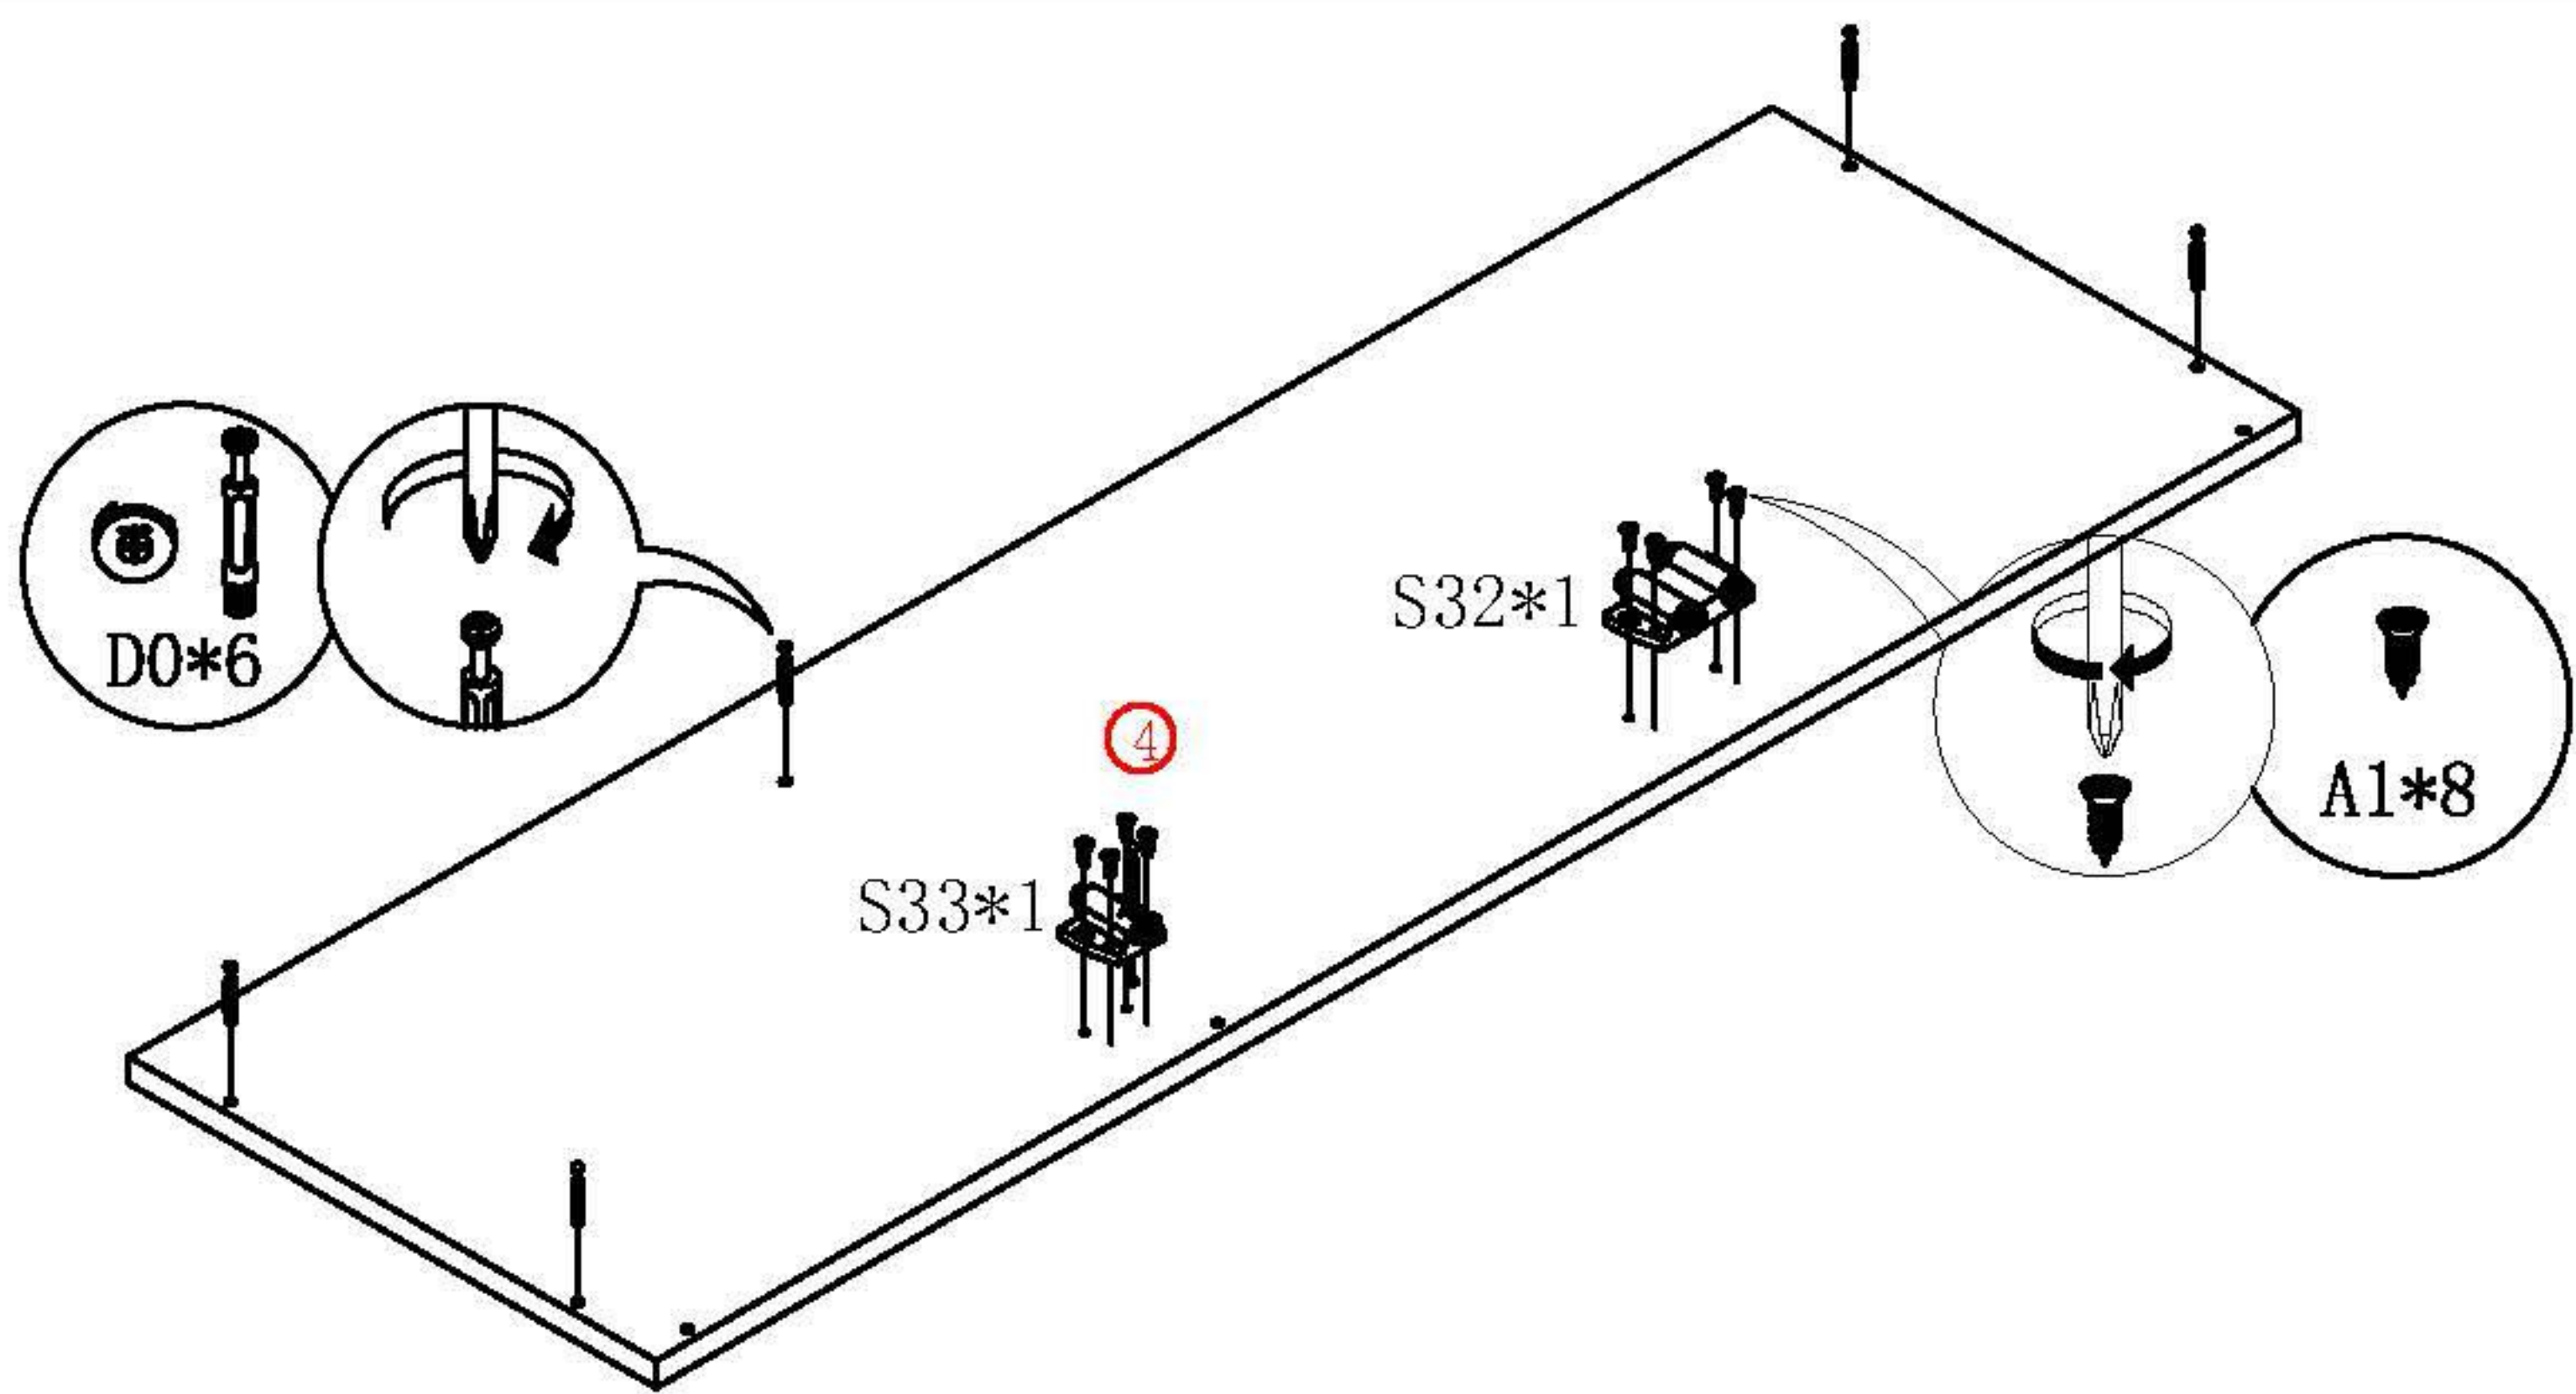

Step 7

Step 8