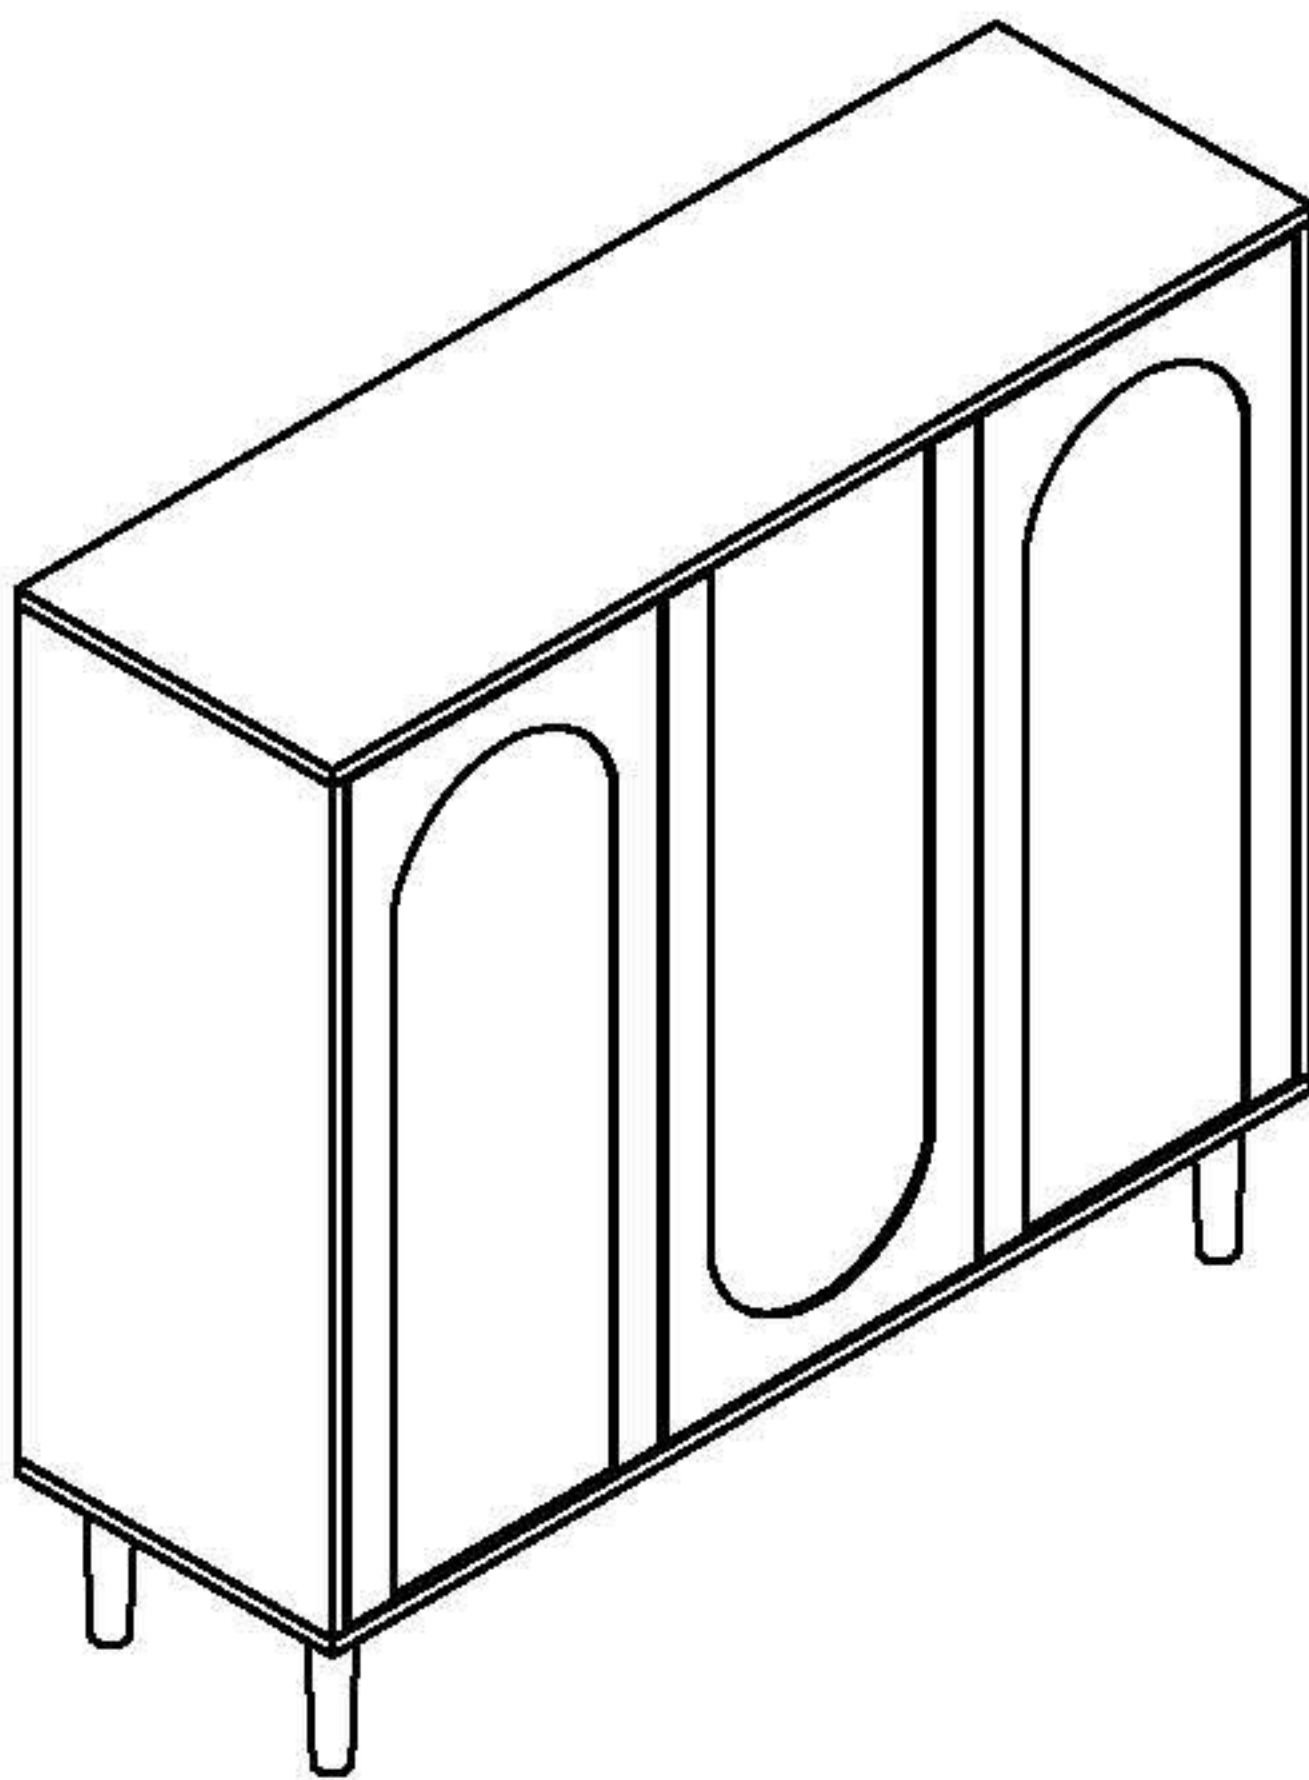

SOCE029 106CM Installation Instruction

Please be sure to use a manual screwdriver and refrain from using an electric drill.

- ☆ 1. The panels and screws are not used. Please read the instructions carefully before installation and distinguish each panel components and screws.
- ☆ 2. When installing the towel, please tighten the screws to 70% first, and then tighten all the screws after all installation is completed.

Inner Hexagonal Wrench *1

Screwdriver*1

M44*5

C6*9

D0*16

A1*39

K2*3

K11*2