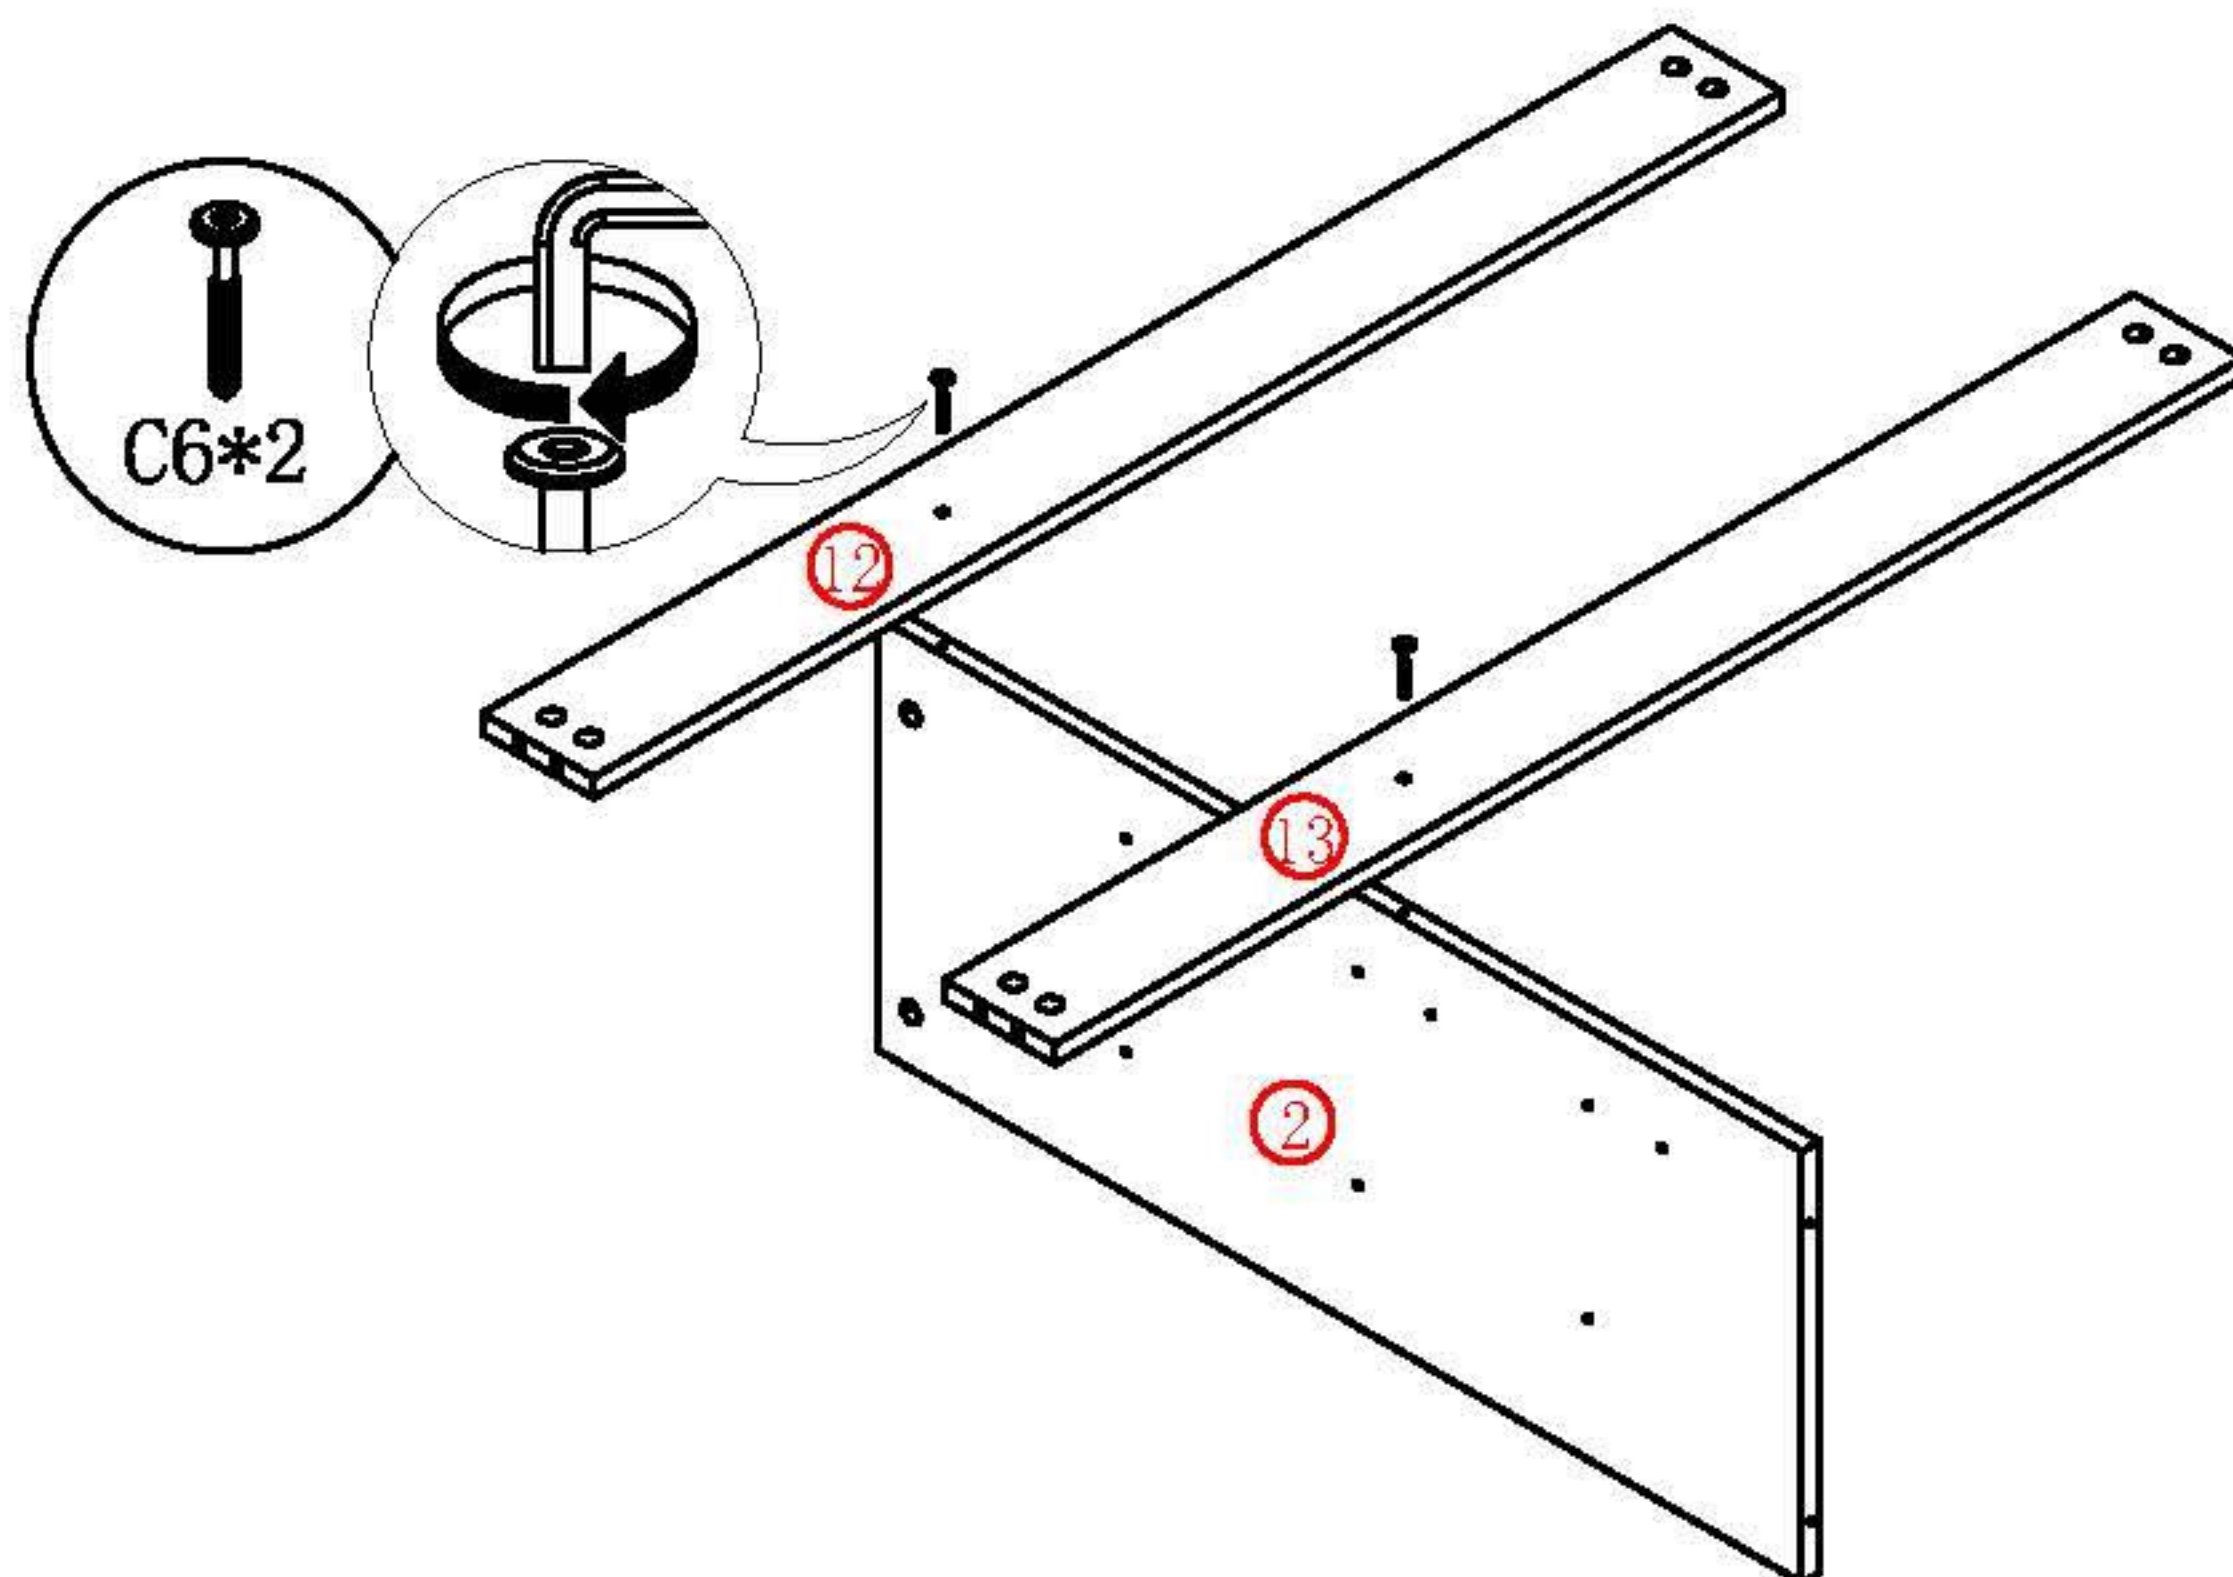

SOCE029 106CM Installation Instruction

Please be sure to use a manual screwdriver and refrain from using an electric drill.

- ☆ 1. The panels and screws are not used. Please read the instructions carefully before installation and distinguish each panel components and screws.
- ☆ 2. When installing the towel, please tighten the screws to 70% first, and then tighten all the screws after all installation is completed.

K0*29

S32*1

S33*1

L19*3

Step 1

Step 2

Step 3

Step 4