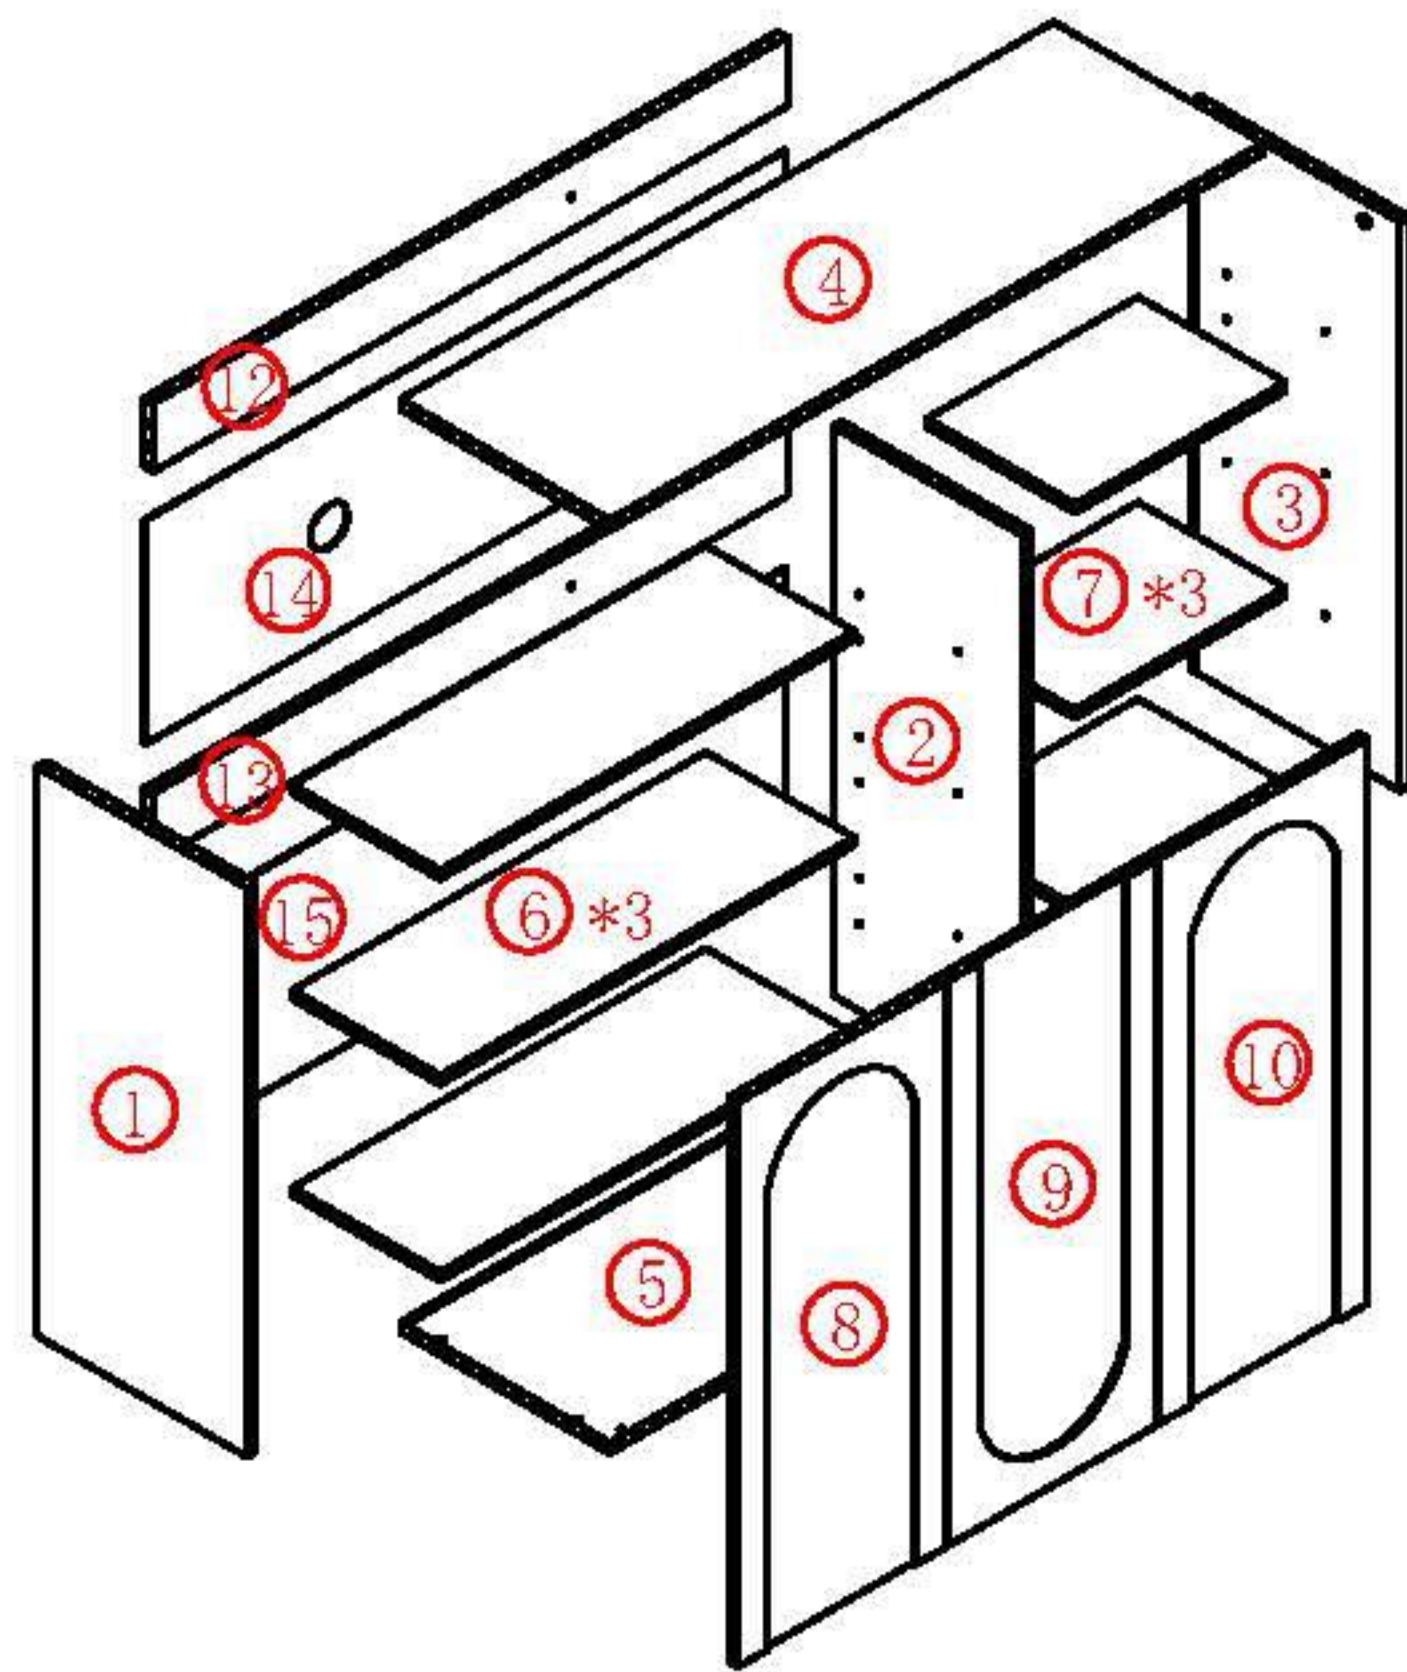

SOCE029 106CM Installation Instruction

Please be sure to use a manual screwdriver and refrain from using an electric drill.

- ☆ 1. The panels and screws are not used. Please read the instructions carefully before installation and distinguish each panel components and screws.
- ☆ 2. When installing the towel, please tighten the screws to 70% first, and then tighten all the screws after all installation is completed.

Inner Hexagonal Wrench *1

Screwdriver*1

M44*5

C6*9

D0*16

A1*39

K2*3

K11*2