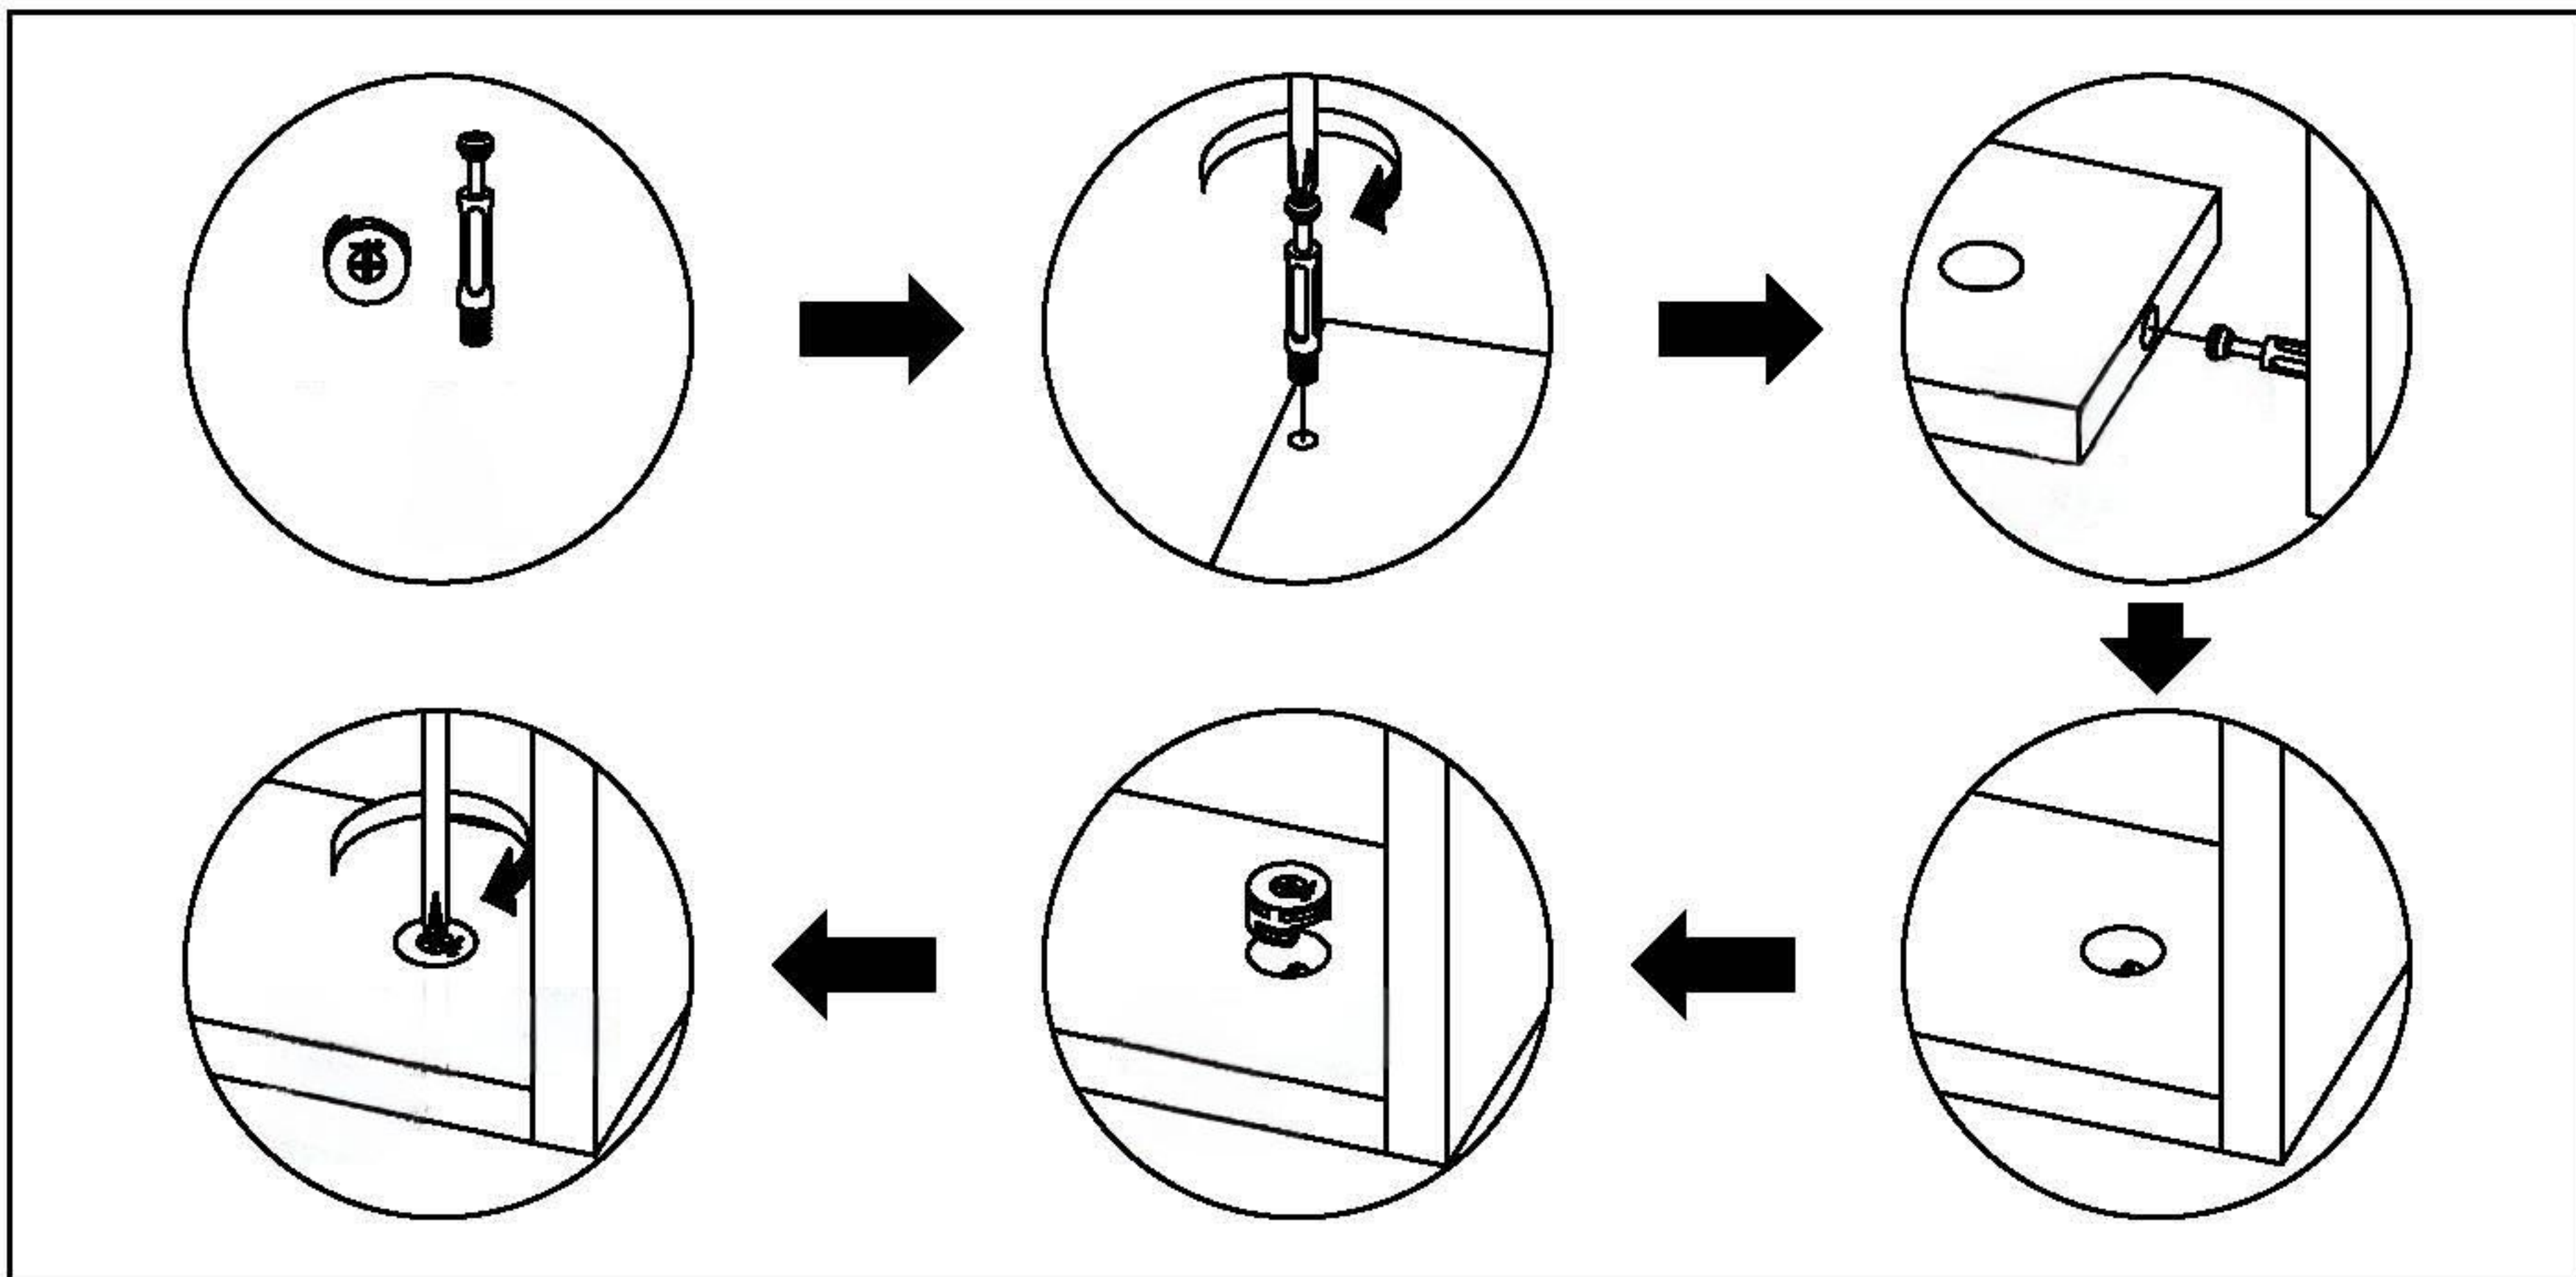

SOCE029 106CM Installation Instruction

Please be sure to use a manual screwdriver and refrain from using an electric drill.

- ☆ 1. The panels and screws are not used. Please read the instructions carefully before installation and distinguish each panel components and screws.
- ☆ 2. When installing the towel, please tighten the screws to 70% first, and then tighten all the screws after all installation is completed.

K0*29

S32*1

S33*1

L19*3

Step 1

Step 2

Step 3

Step 4