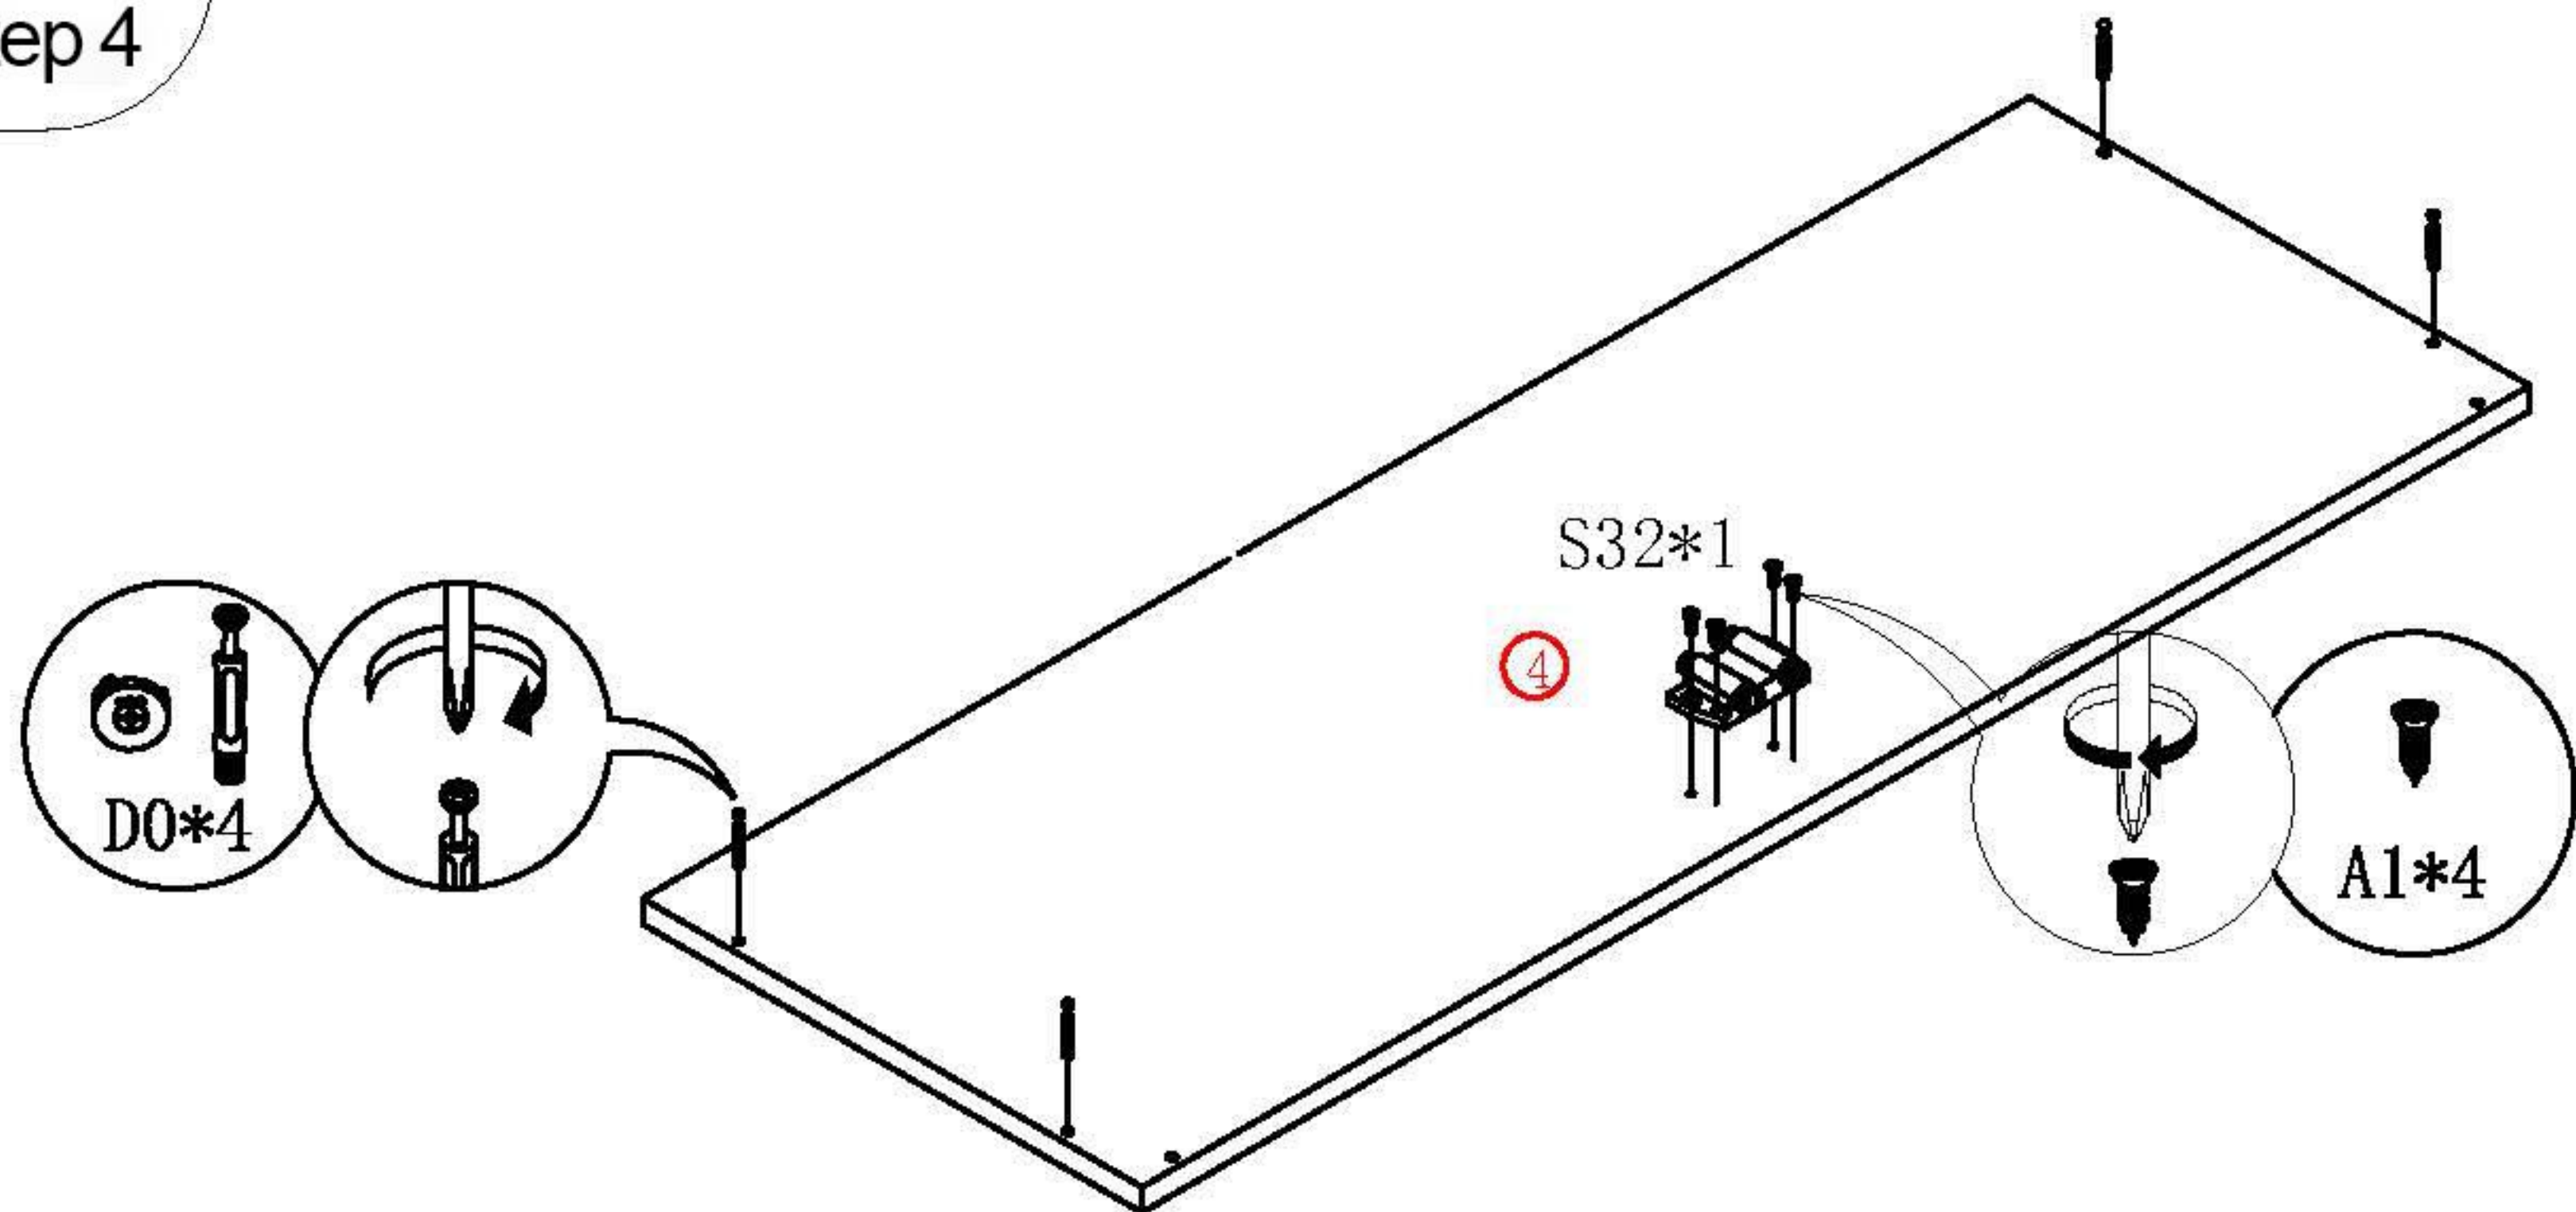

Step 4

Step 5