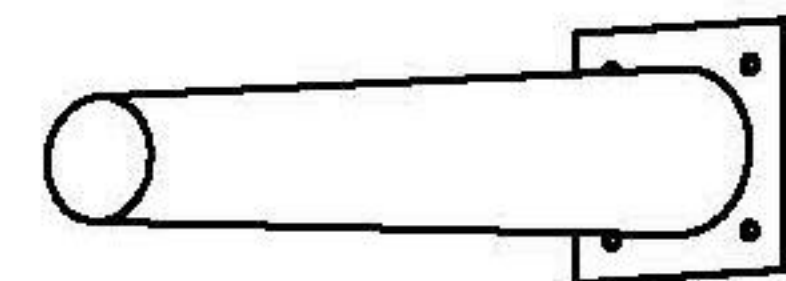

SOCE029 80CM Installation Instruction

Please be sure to use a manual screwdriver and refrain from using an electric drill.

- ☆ 1. The panels and screws are not used. Please read the instructions carefully before installation and distinguish each panel components and screws.
- ☆ 2. When installing the towel, please tighten the screws to 70% first, and then tighten all the screws after all installation is completed.

M44*5