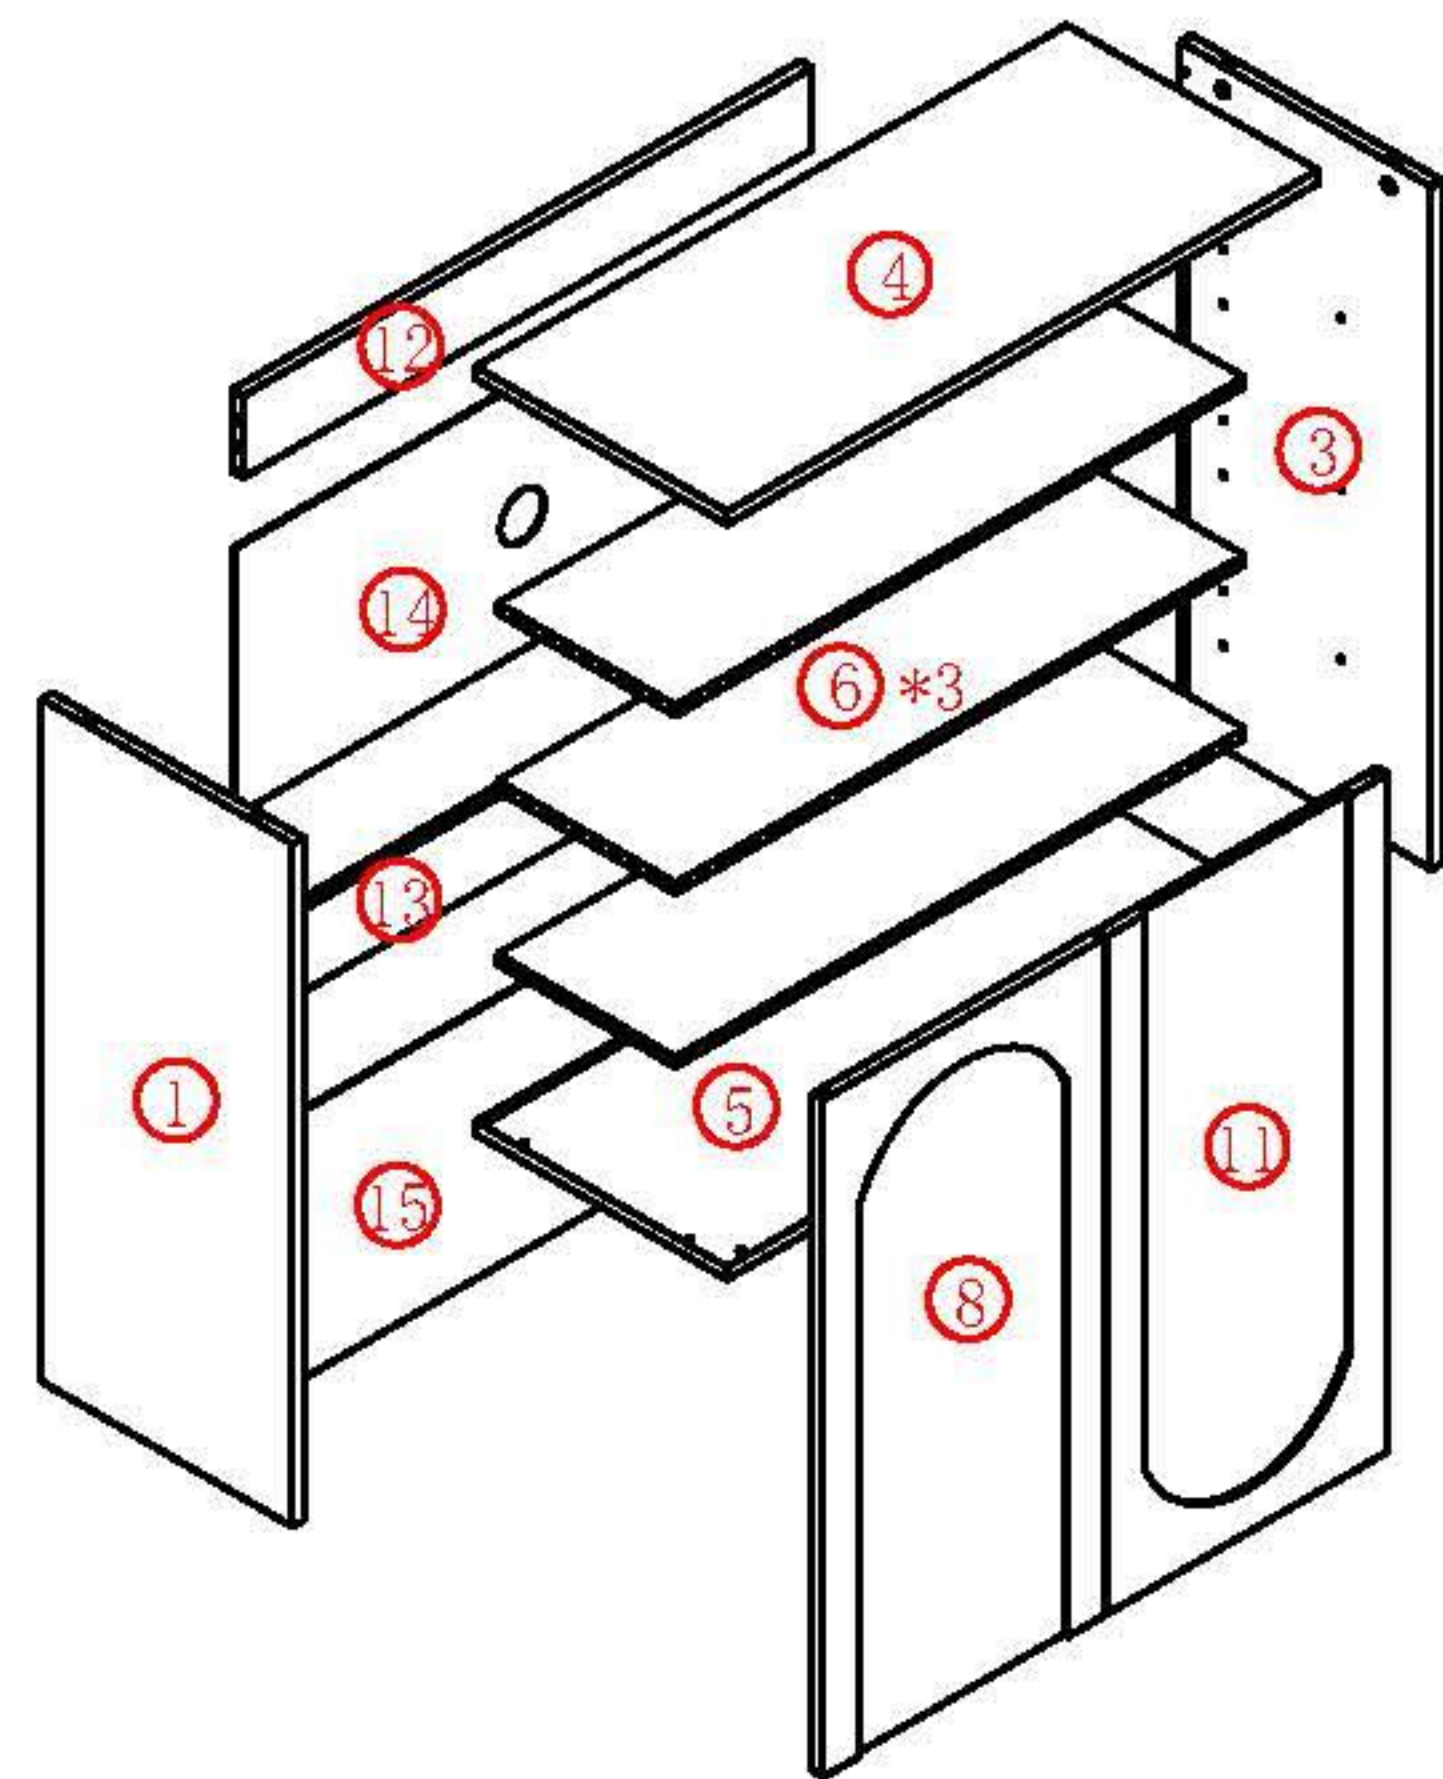

# SOCE029 80CM Installation Instruction

Please be sure to use a manual screwdriver and refrain from using an electric drill.

- ☆ 1. The panels and screws are not used. Please read the instructions carefully before installation and distinguish each panel components and screws.
- ☆ 2. When installing the towel, please tighten the screws to 70% first, and then tighten all the screws after all installation is completed.