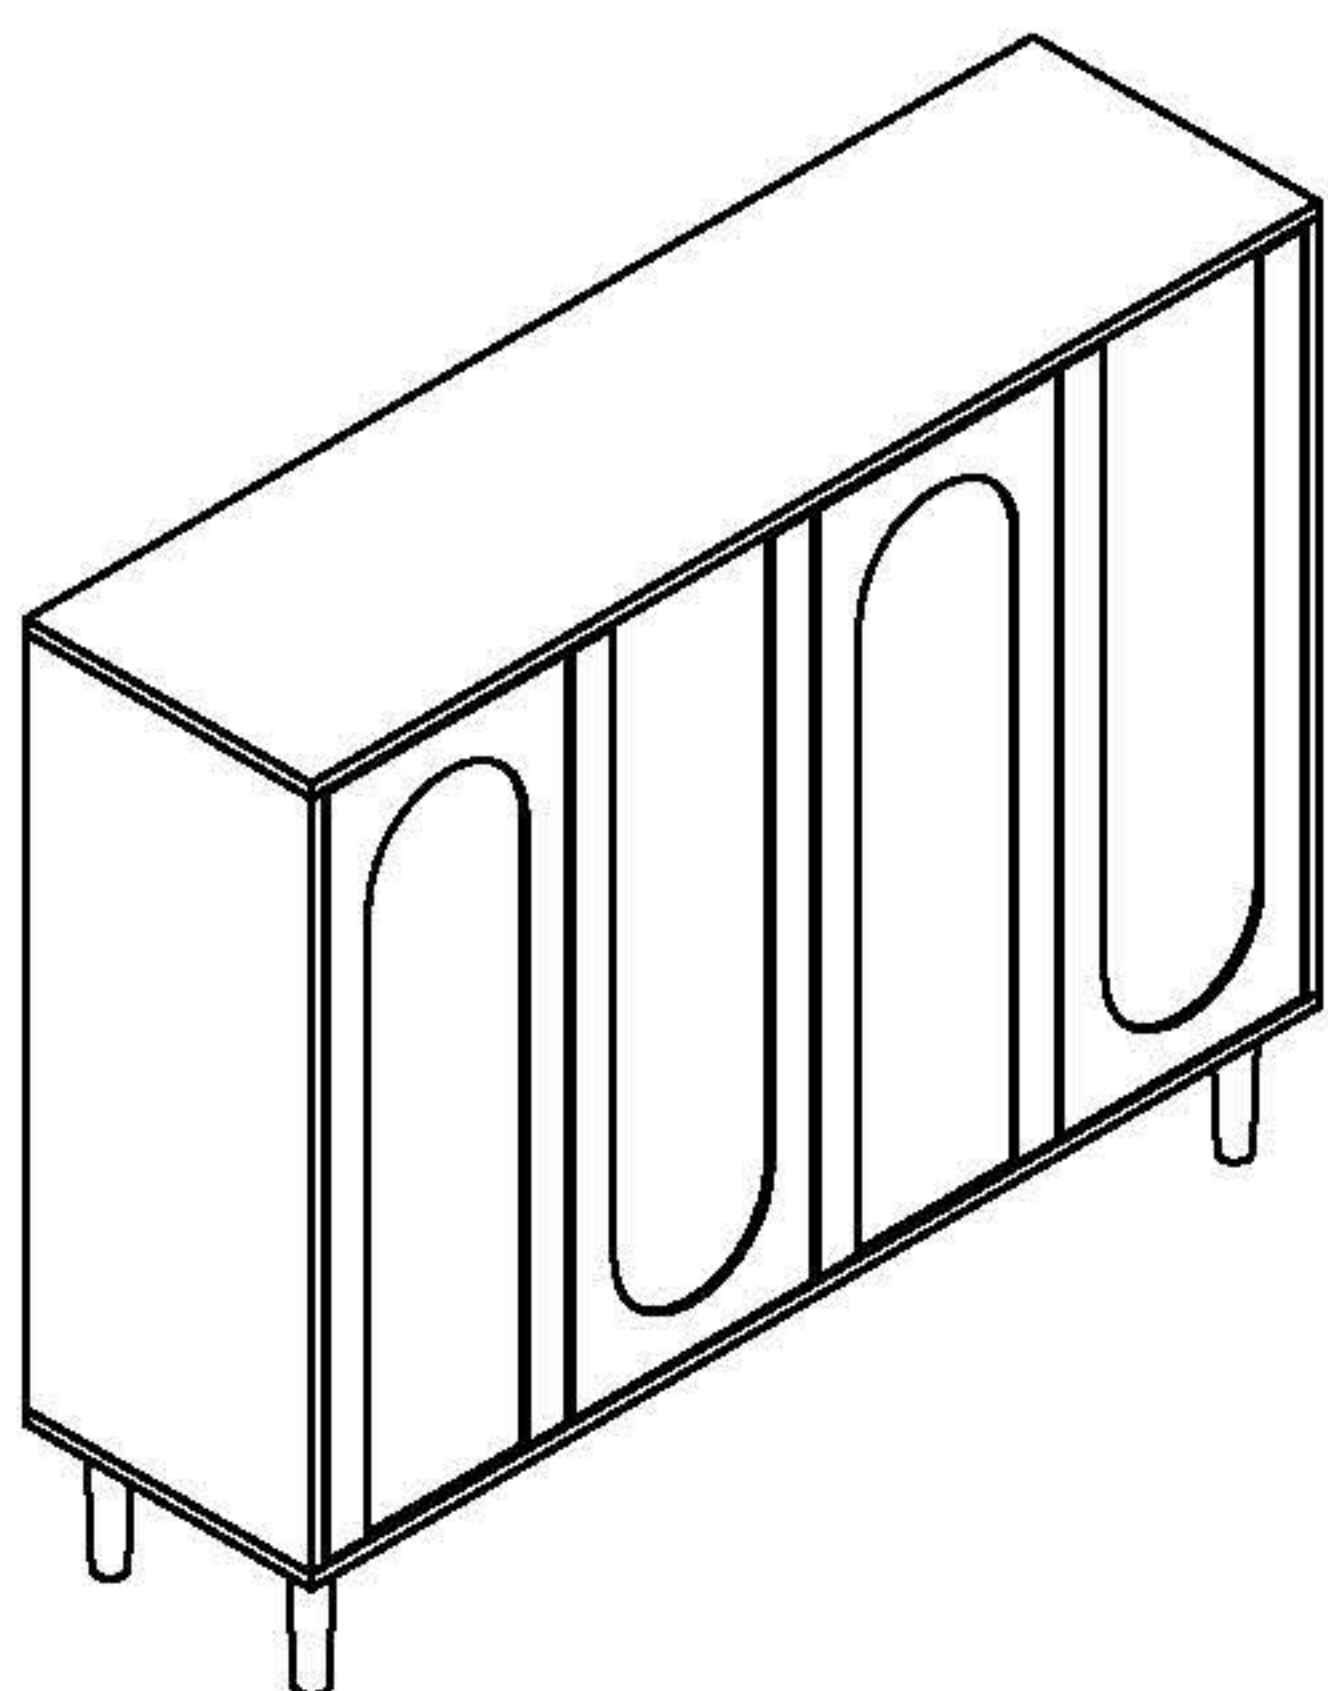

# SOCE029 120/140CM Installation Instruction

Please be sure to use a manual screwdriver and refrain from using an electric drill.

- ☆ 1. The panels and screws are not used. Please read the instructions carefully before installation and distinguish each panel components and screws.
- ☆ 2. When installing the towel, please tighten the screws to 70% first, and then tighten all the screws after all installation is completed.