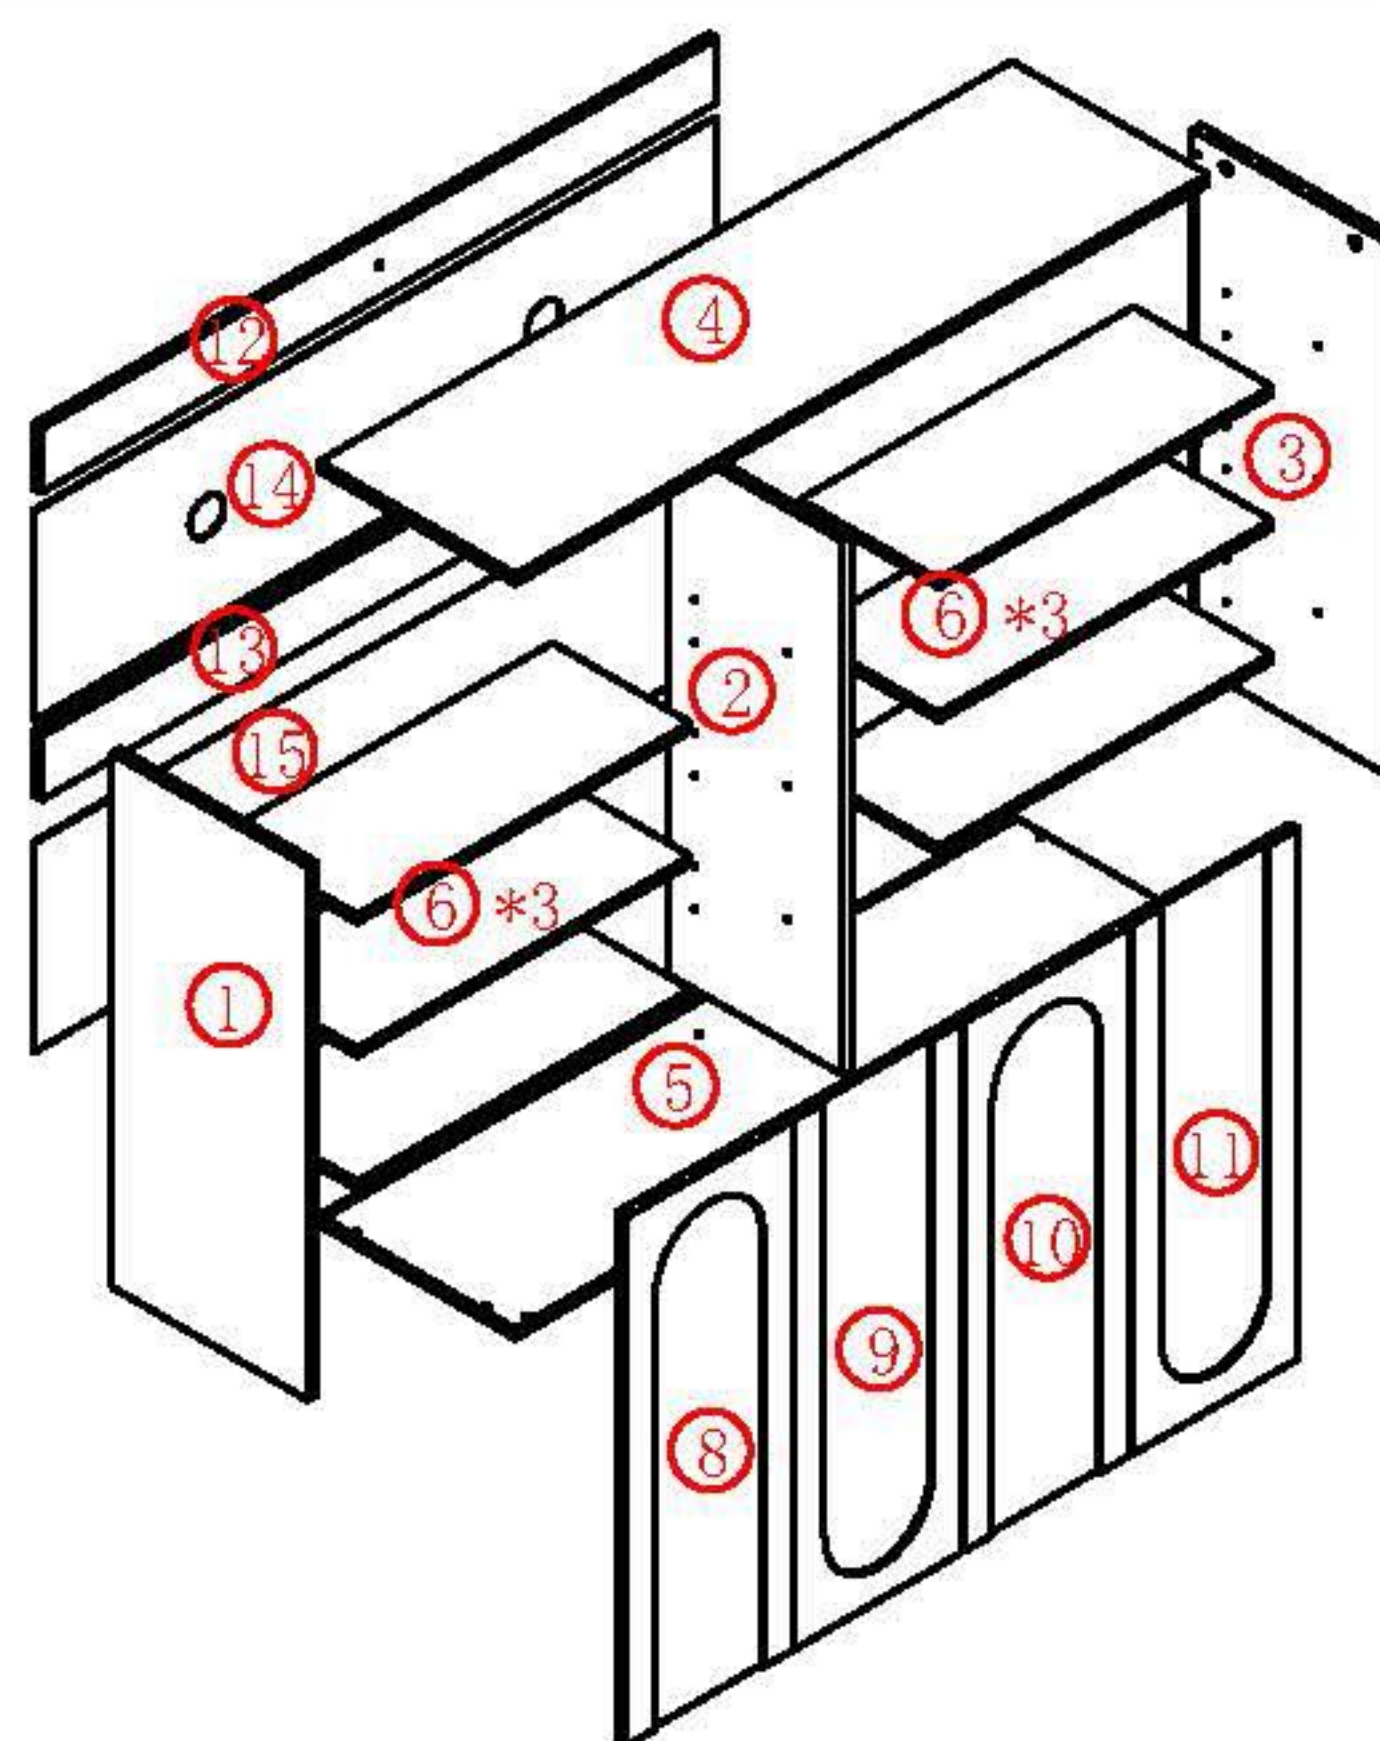

# SOCE029 120/140CM Installation Instruction

Please be sure to use a manual screwdriver and refrain from using an electric drill.

- ☆ 1. The panels and screws are not used. Please read the instructions carefully before installation and distinguish each panel components and screws.
- ☆ 2. When installing the towel, please tighten the screws to 70% first, and then tighten all the screws after all installation is completed.

Inner Hexagonal Wrench \*1

Screwdriver \*1

M44\*5

C6\*9

D0\*16

A1\*42

K2\*4

K11\*2