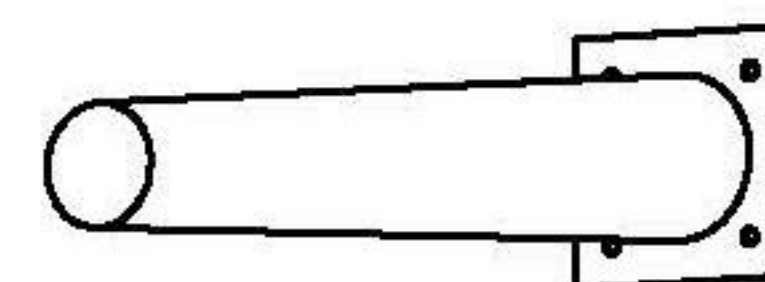

SOCE029 120/140CM Installation Instruction

Please be sure to use a manual screwdriver and refrain from using an electric drill.

- ☆ 1. The panels and screws are not used. Please read the instructions carefully before installation and distinguish each panel components and screws.
- ☆ 2. When installing the towel, please tighten the screws to 70% first, and then tighten all the screws after all installation is completed.

M44*5